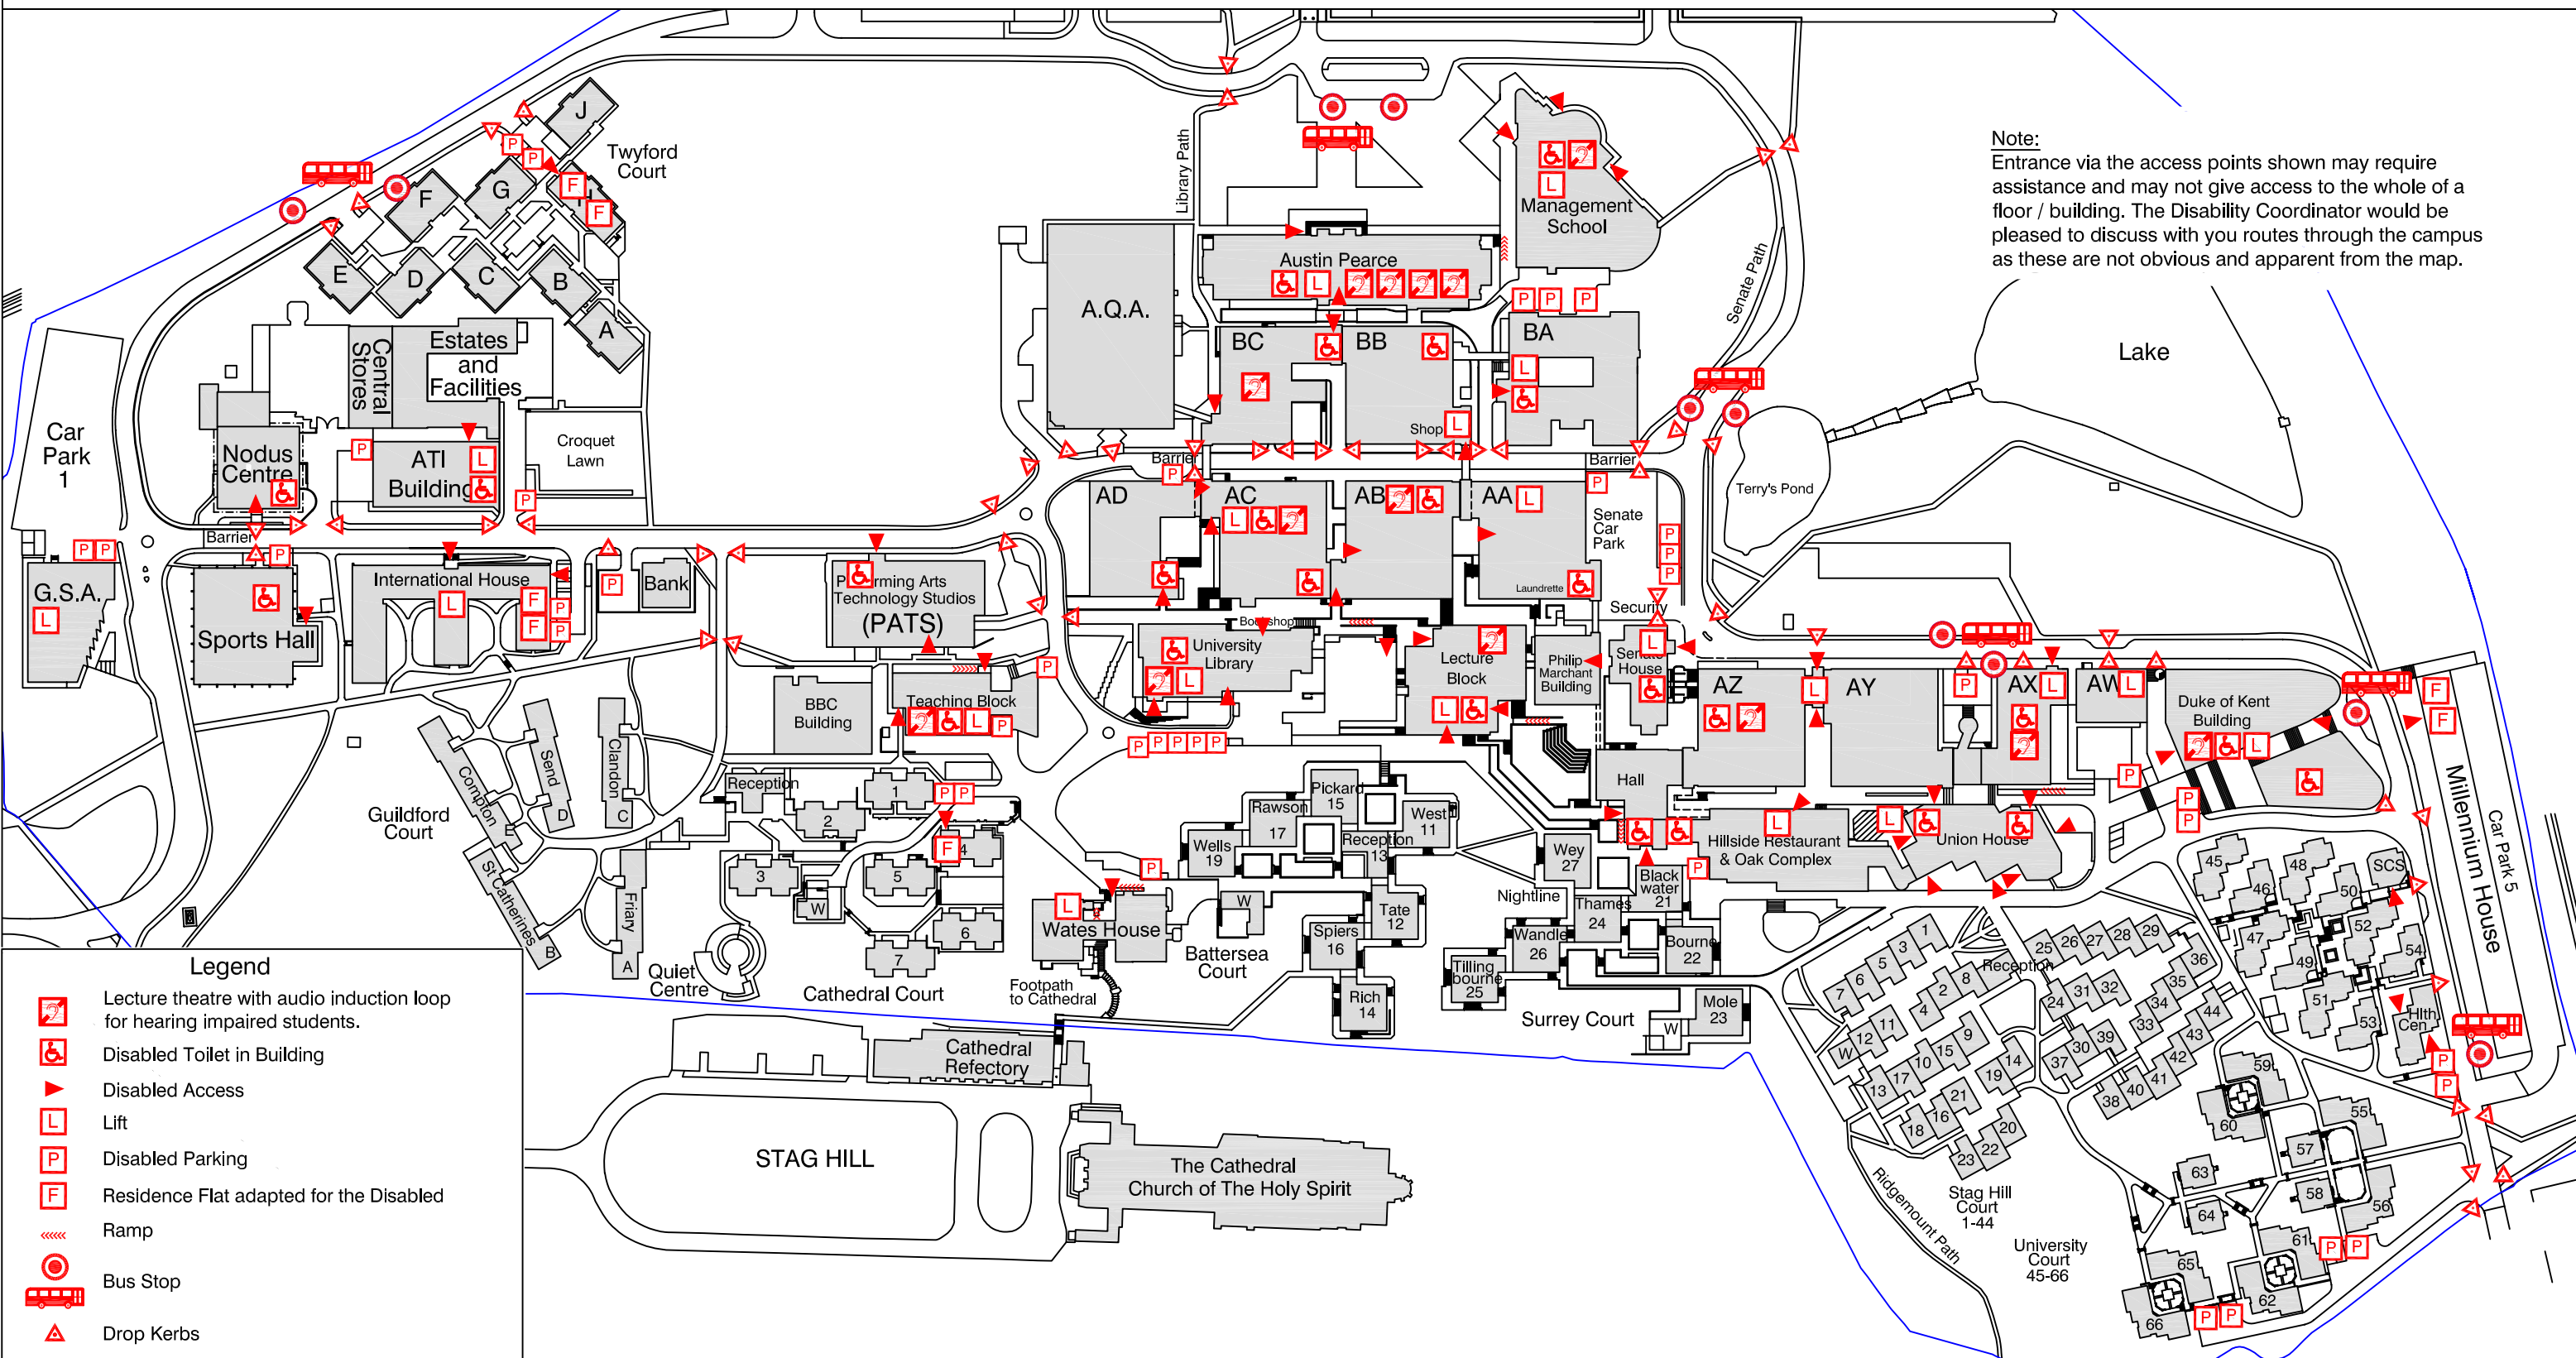

Disabled Access

Note:
Entrance via the access points shown may require assistance and may not give access to the whole of a floor / building. The Disability Coordinator would be pleased to discuss with you routes through the campus as these are not obvious and apparent from the map.

Legend

-  Lecture theatre with audio induction loop for hearing impaired students.
-  Disabled Toilet in Building
-  Disabled Access
-  Lift
-  Disabled Parking
-  Residence Flat adapted for the Disabled
-  Ramp
-  Bus Stop
-  Drop Kerbs