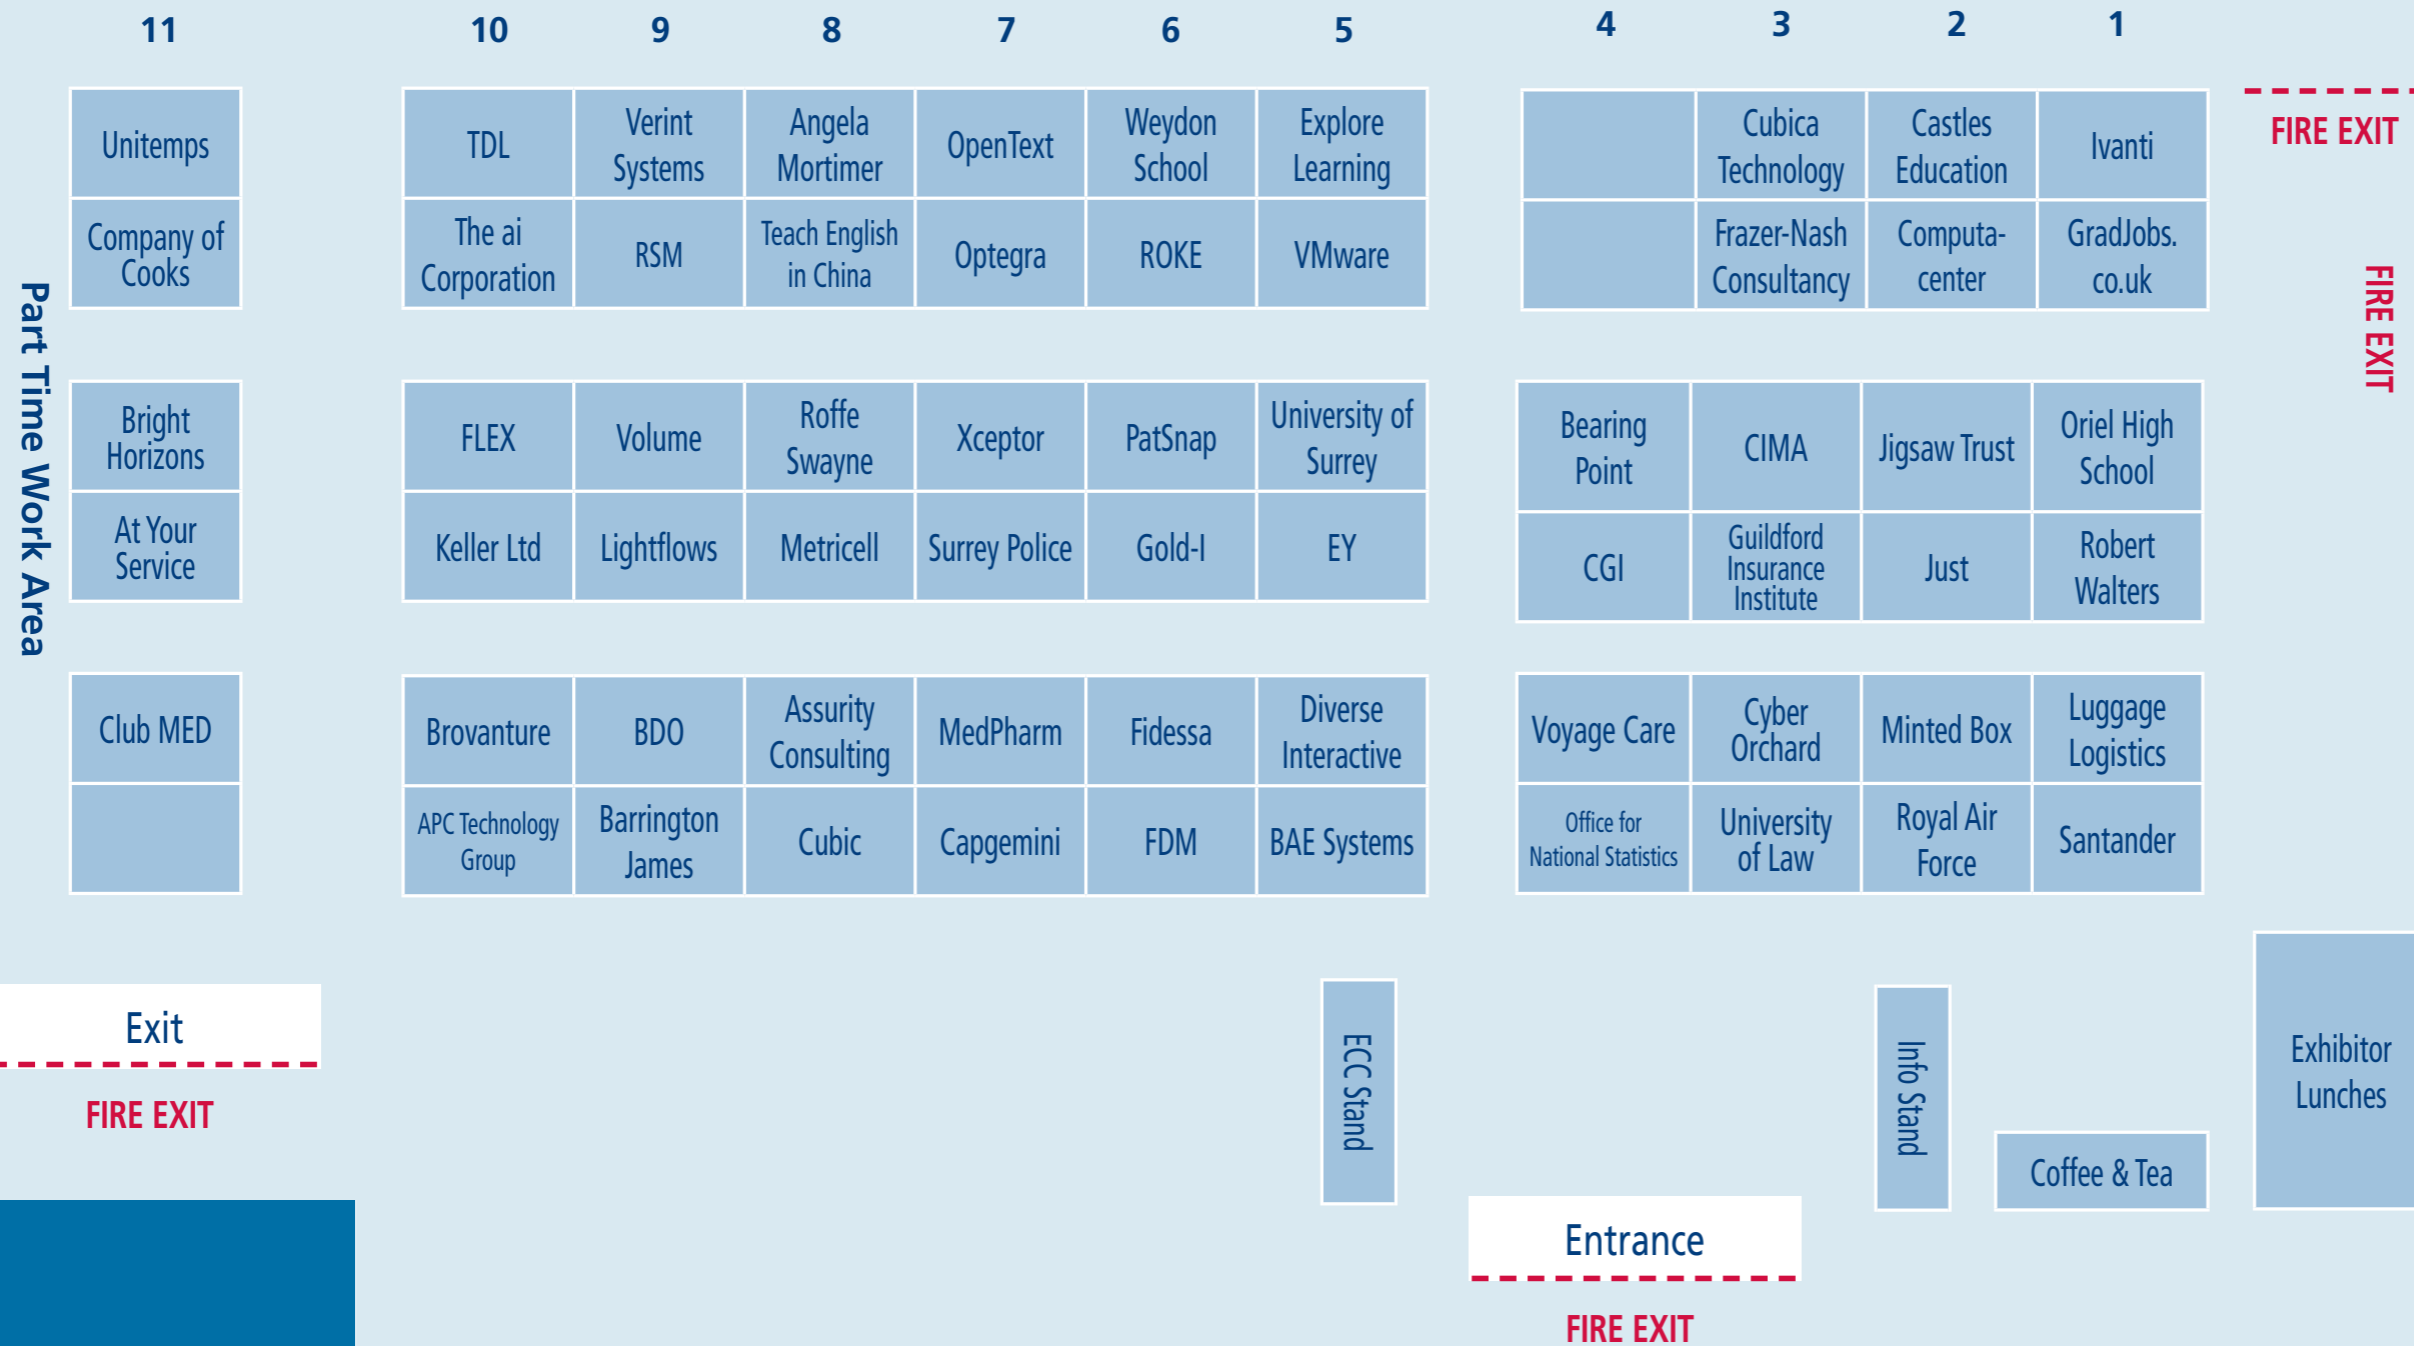

Summer Recruitment Fair

10 May 2017

Summer Recruitment Fair

Wednesday 10 May 2017, 11am-2:30pm
Marquee on the PATS Field

For more information, go to:
surrey.ac.uk/careers | [@careerssurrey](https://twitter.com/careerssurrey)
facebook.com/surreycareers