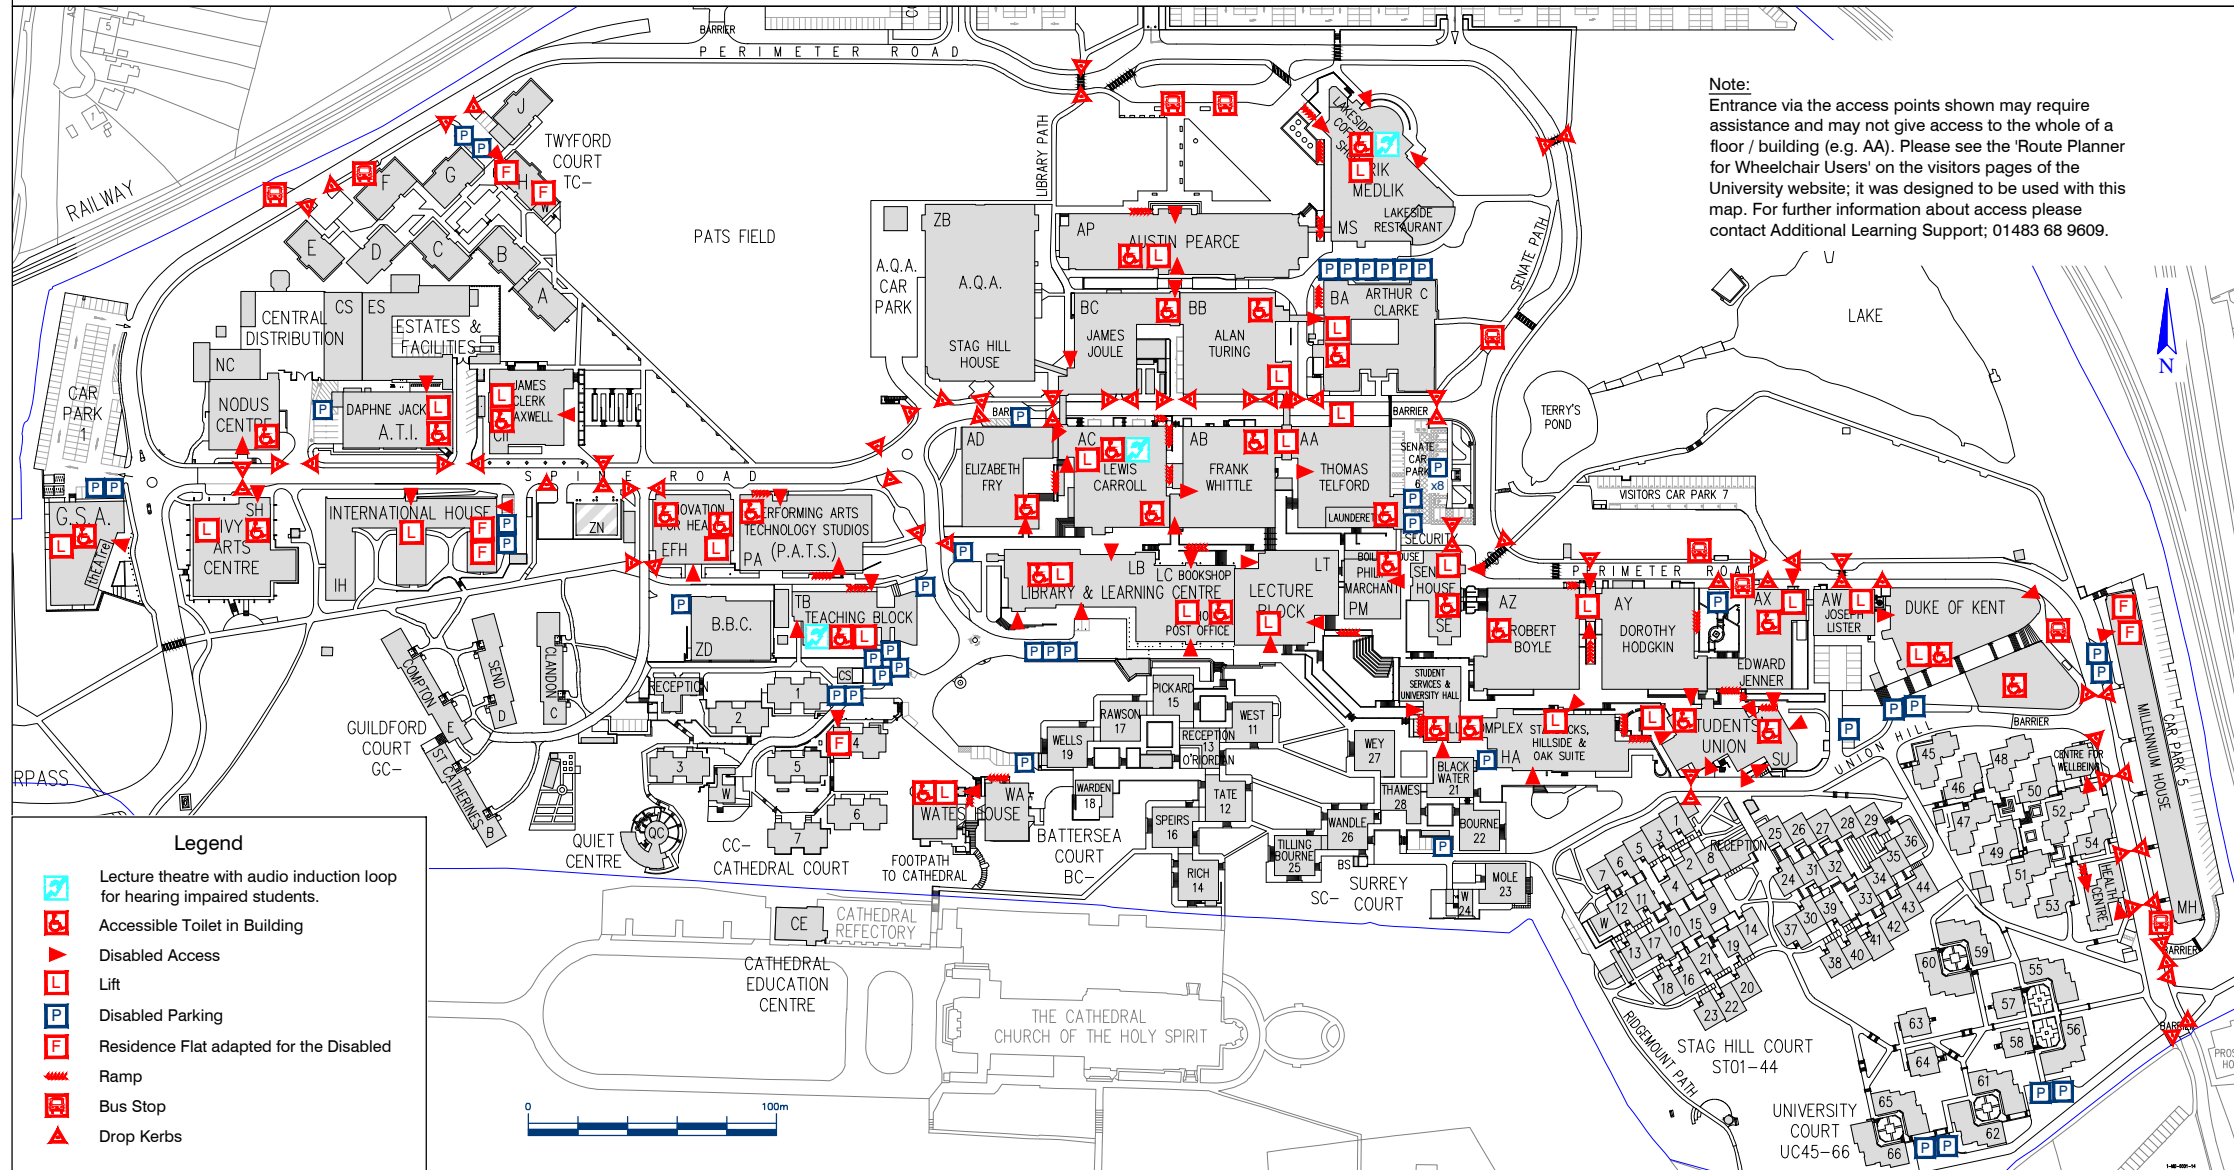

Disabled Access

Note:
Entrance via the access points shown may require assistance and may not give access to the whole of a floor / building (e.g. AA). Please see the 'Route Planner for Wheelchair Users' on the visitors pages of the University website; it was designed to be used with this map. For further information about access please contact Additional Learning Support; 01483 68 9609.

Legend

-  Lecture theatre with audio induction loop for hearing impaired students.
-  Accessible Toilet in Building
-  Disabled Access
-  Lift
-  Disabled Parking
-  Residence Flat adapted for the Disabled
-  Ramp
-  Bus Stop
-  Drop Kerbs