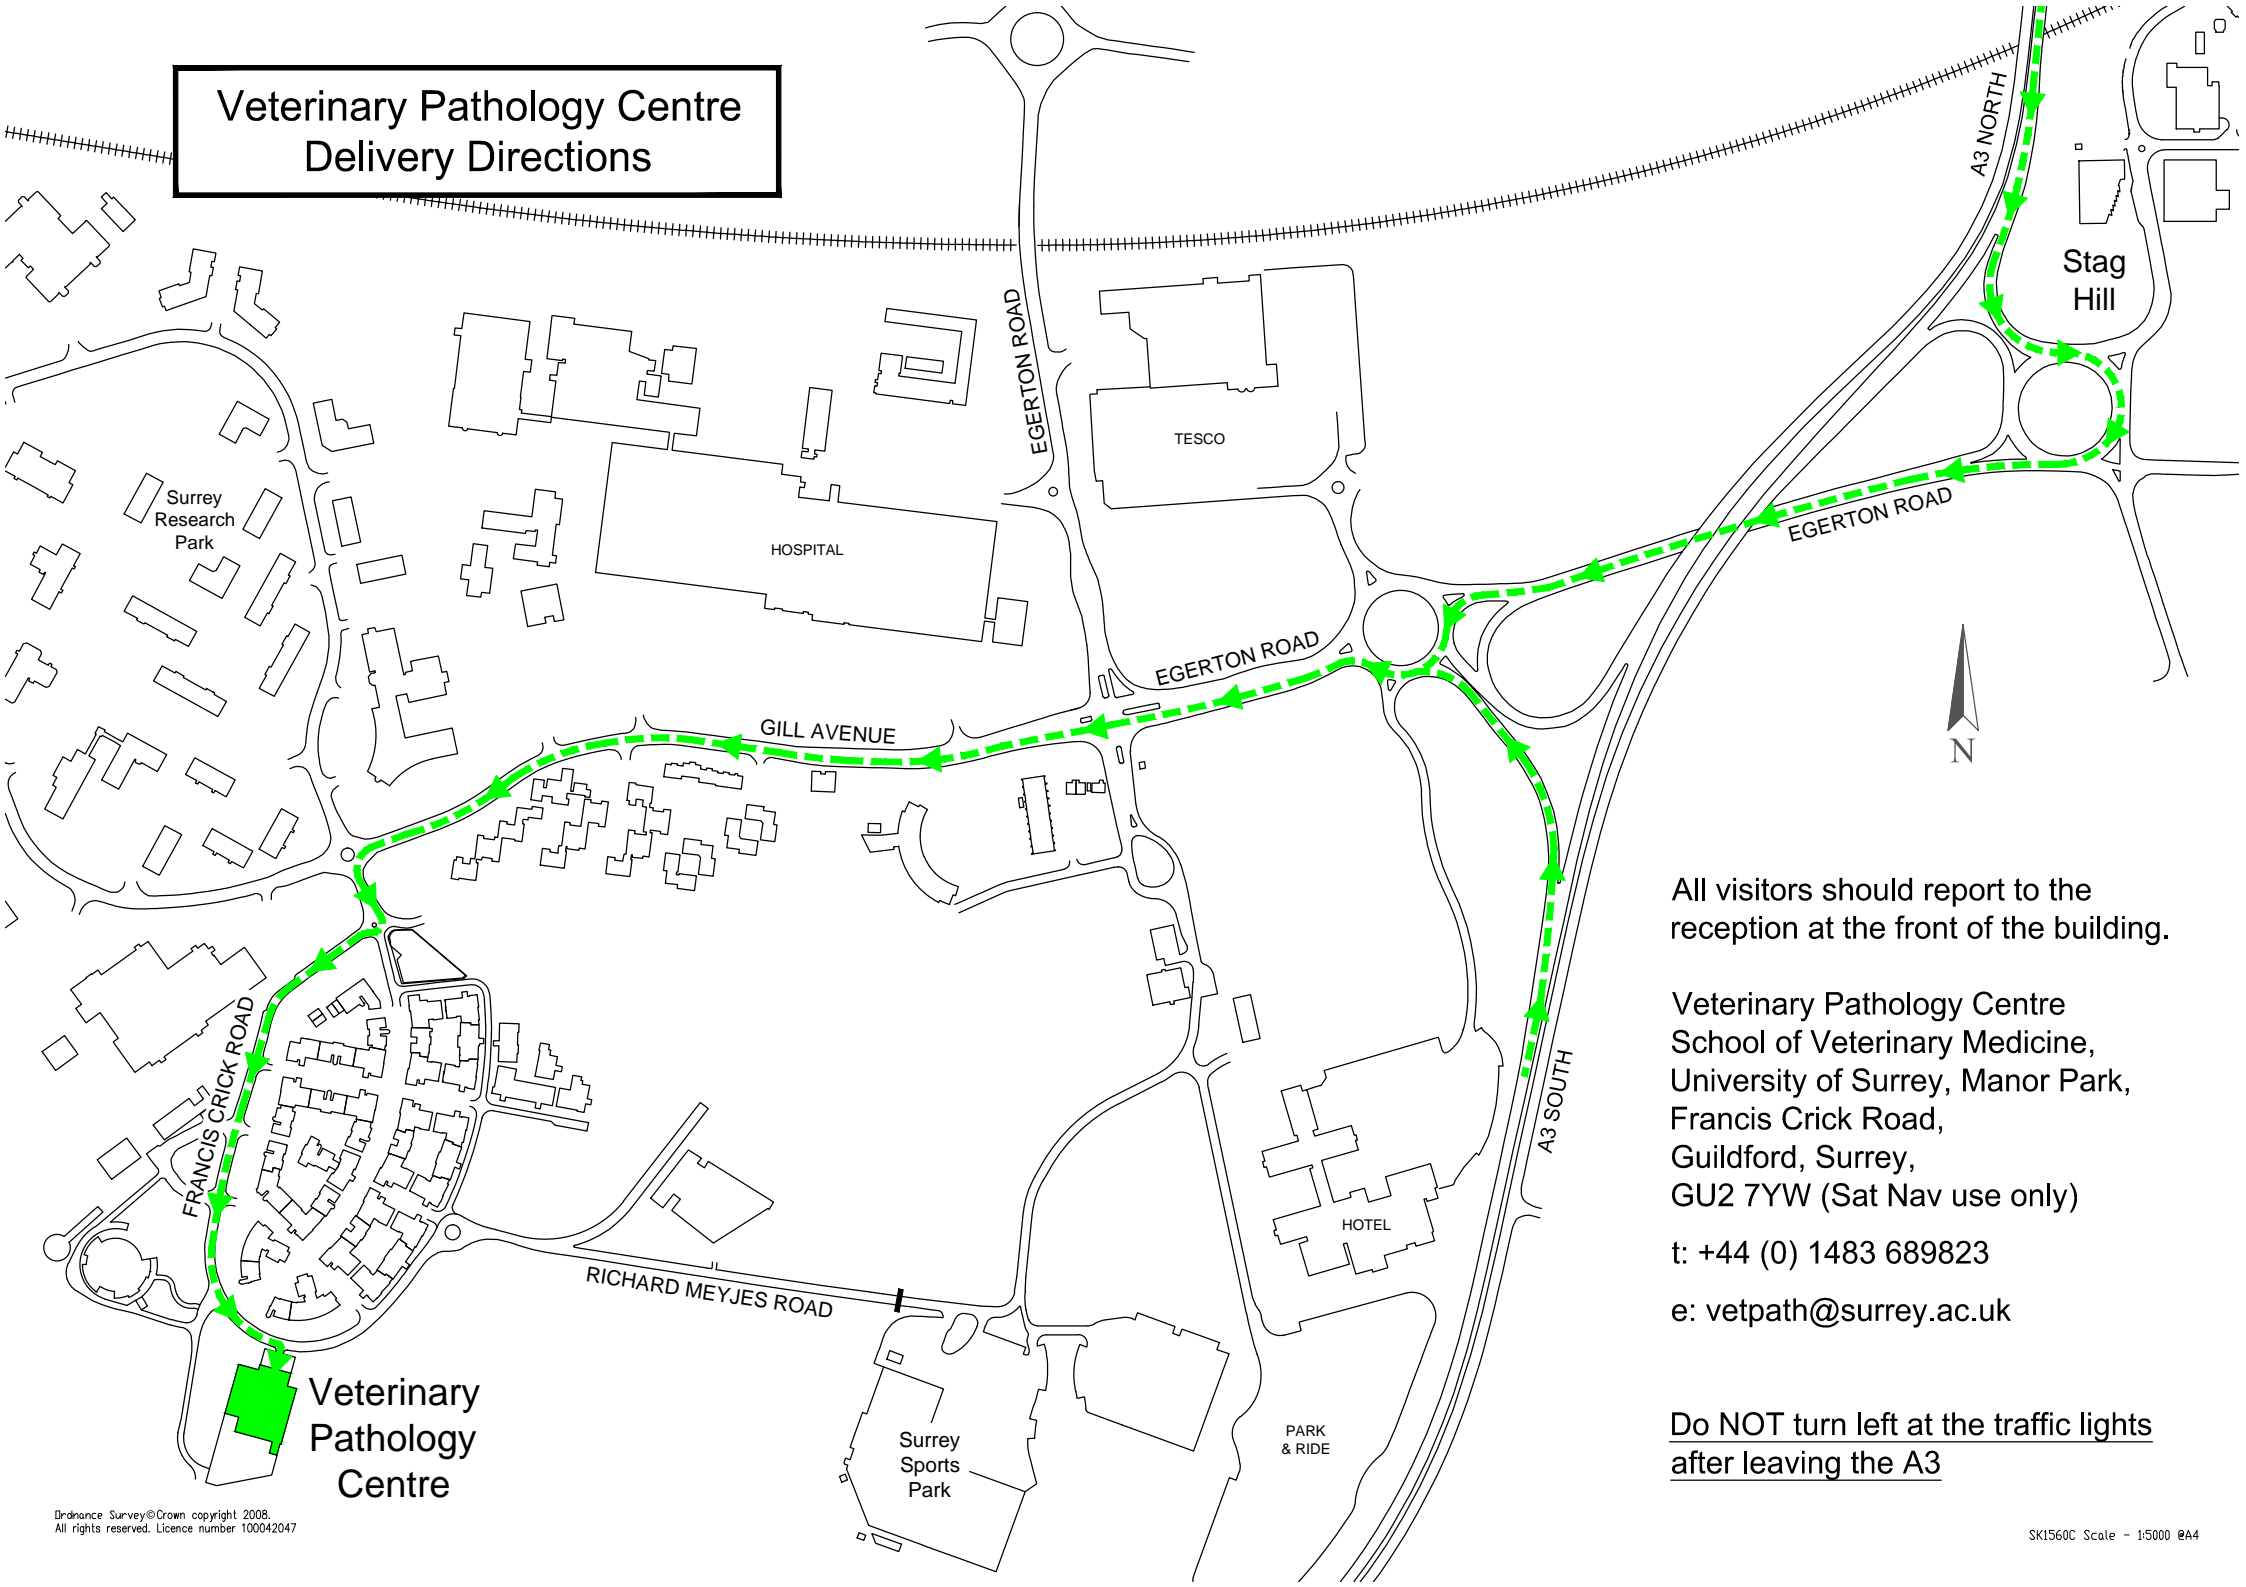

# Veterinary Pathology Centre Delivery Directions

All visitors should report to the reception at the front of the building.

Veterinary Pathology Centre  
School of Veterinary Medicine,  
University of Surrey, Manor Park,  
Francis Crick Road,  
Guildford, Surrey,  
GU2 7YW (Sat Nav use only)

t: +44 (0) 1483 689823

e: [vetpath@surrey.ac.uk](mailto:vetpath@surrey.ac.uk)

Do NOT turn left at the traffic lights  
after leaving the A3