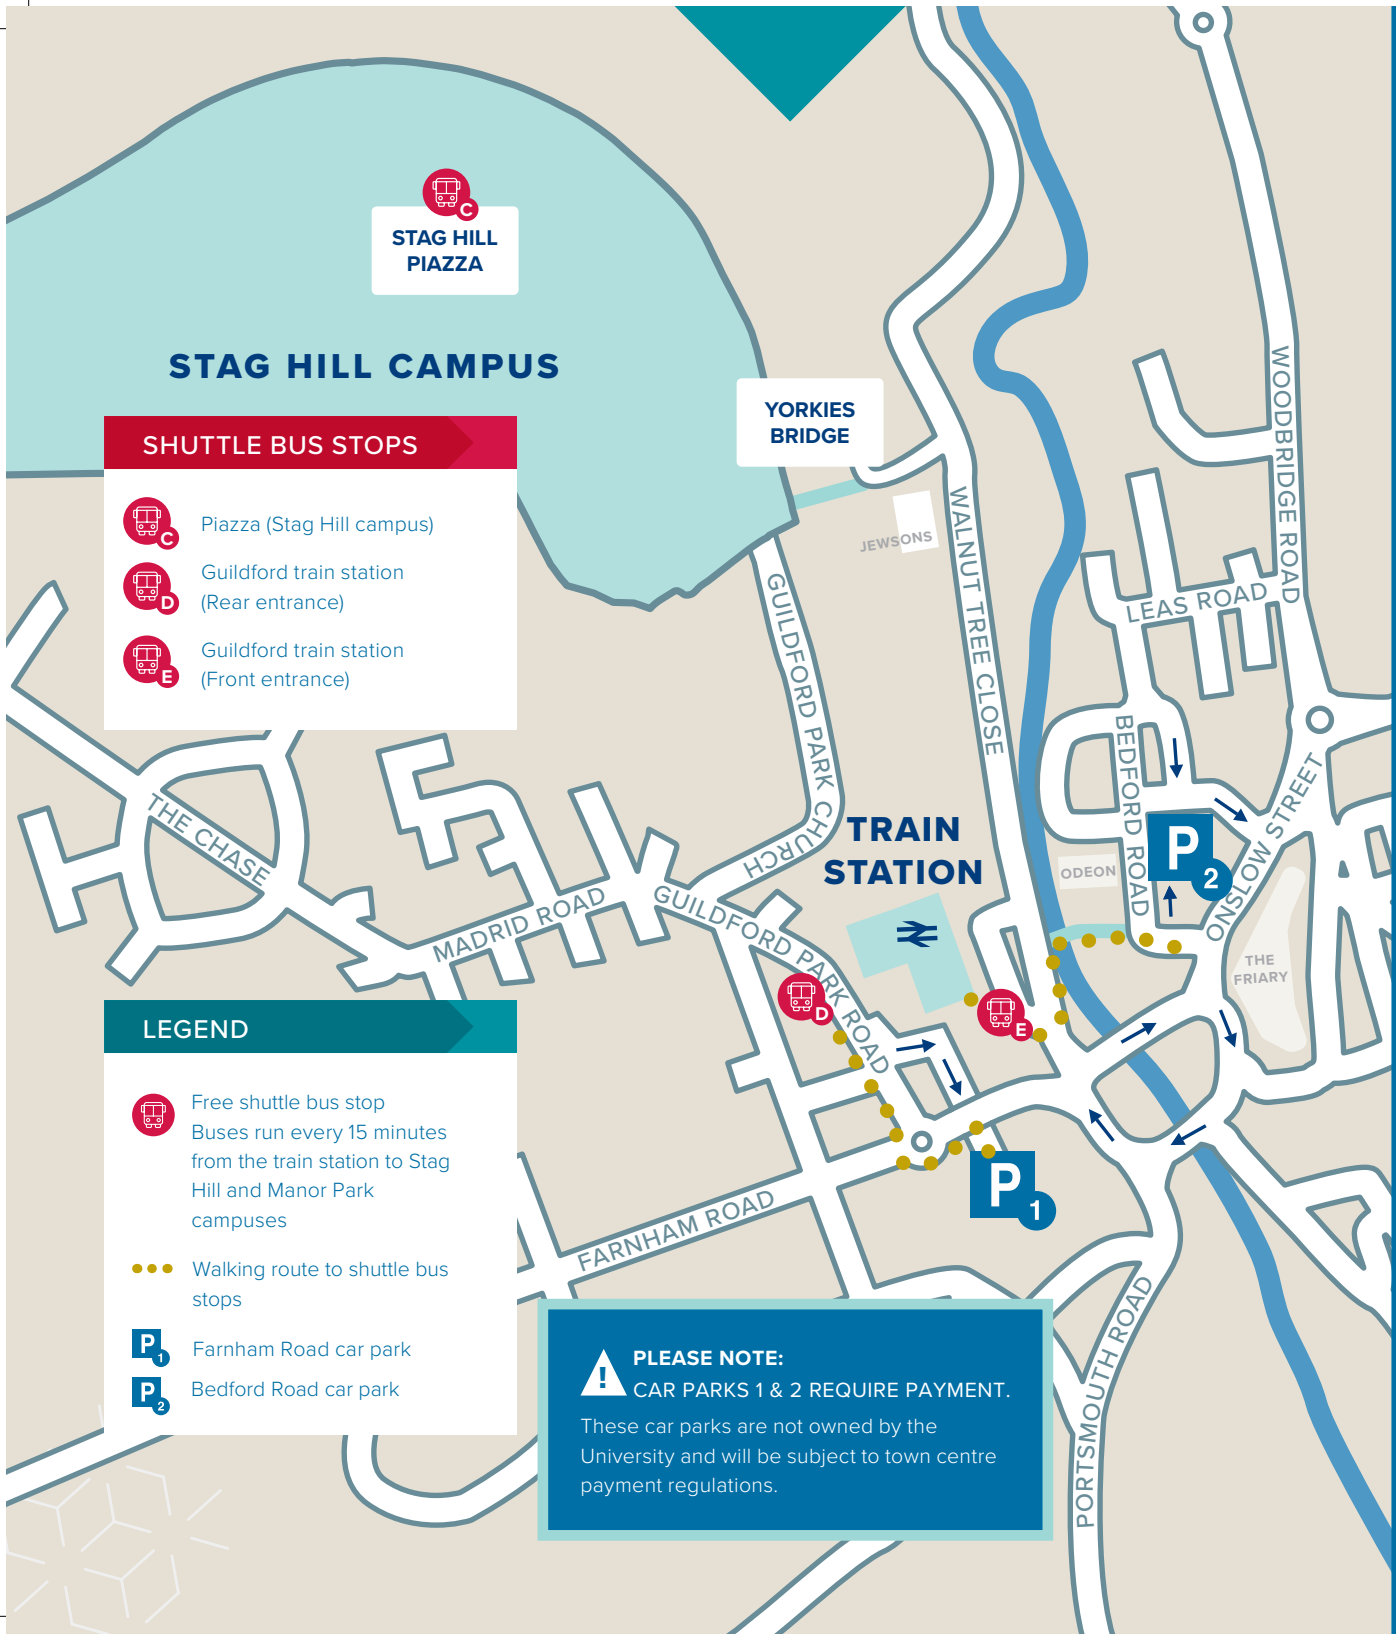

There are two public car parks within a short shuttle bus journey of our Manor Park campus, highlighted on this map. Visitors attending the School of Health Sciences open afternoon should catch the free shuttle bus from the train station to Manor Park Reception and then follow signs to the School of Health Sciences, a two minute walk away.

Please note: Local roads and car parks are likely to be busy so please allow extra time when planning your journey.

P₁ FARNHAM ROAD CAR PARK, GU2 7NP

To access this multi-storey car park, turn off Guildford Park Road, close to the back of the train station, and follow the road through the small train station car park and round to the right. Once you have parked and paid, exit the car park on Level 5 and cross the bridge, exiting onto Farnham Road. Turn immediately left and then right at the mini roundabout, on to Guildford Park Road. Walk along the road to the rear of the train station, where you can catch a free shuttle bus.

P₂ BEDFORD ROAD CAR PARK, GU1 4SJ

To reach this multi-storey car park you will need to make your way around Guildford's one-way system, exiting onto Onslow Street before turning left into Bedford Road. The entrance to the car park will be on your right. Once you have parked and paid, exit the car park on Level 1, onto Bedford Road. Walk across the bridge close to the Odeon cinema and make your way to the front entrance of the train station, where you can catch the free shuttle bus.

SHUTTLE BUS STOPS

- **C** Piazza (Stag Hill campus)
- **D** Guildford train station (Rear entrance)
- **E** Guildford train station (Front entrance)

LEGEND

- Free shuttle bus stop
  Buses run every 15 minutes from the train station to Stag Hill and Manor Park campuses
- Walking route to shuttle bus stops
- **P₁** Farnham Road car park
- **P₂** Bedford Road car park

PLEASE NOTE:
CAR PARKS 1 & 2 REQUIRE PAYMENT.
These car parks are not owned by the University and will be subject to town centre payment regulations.