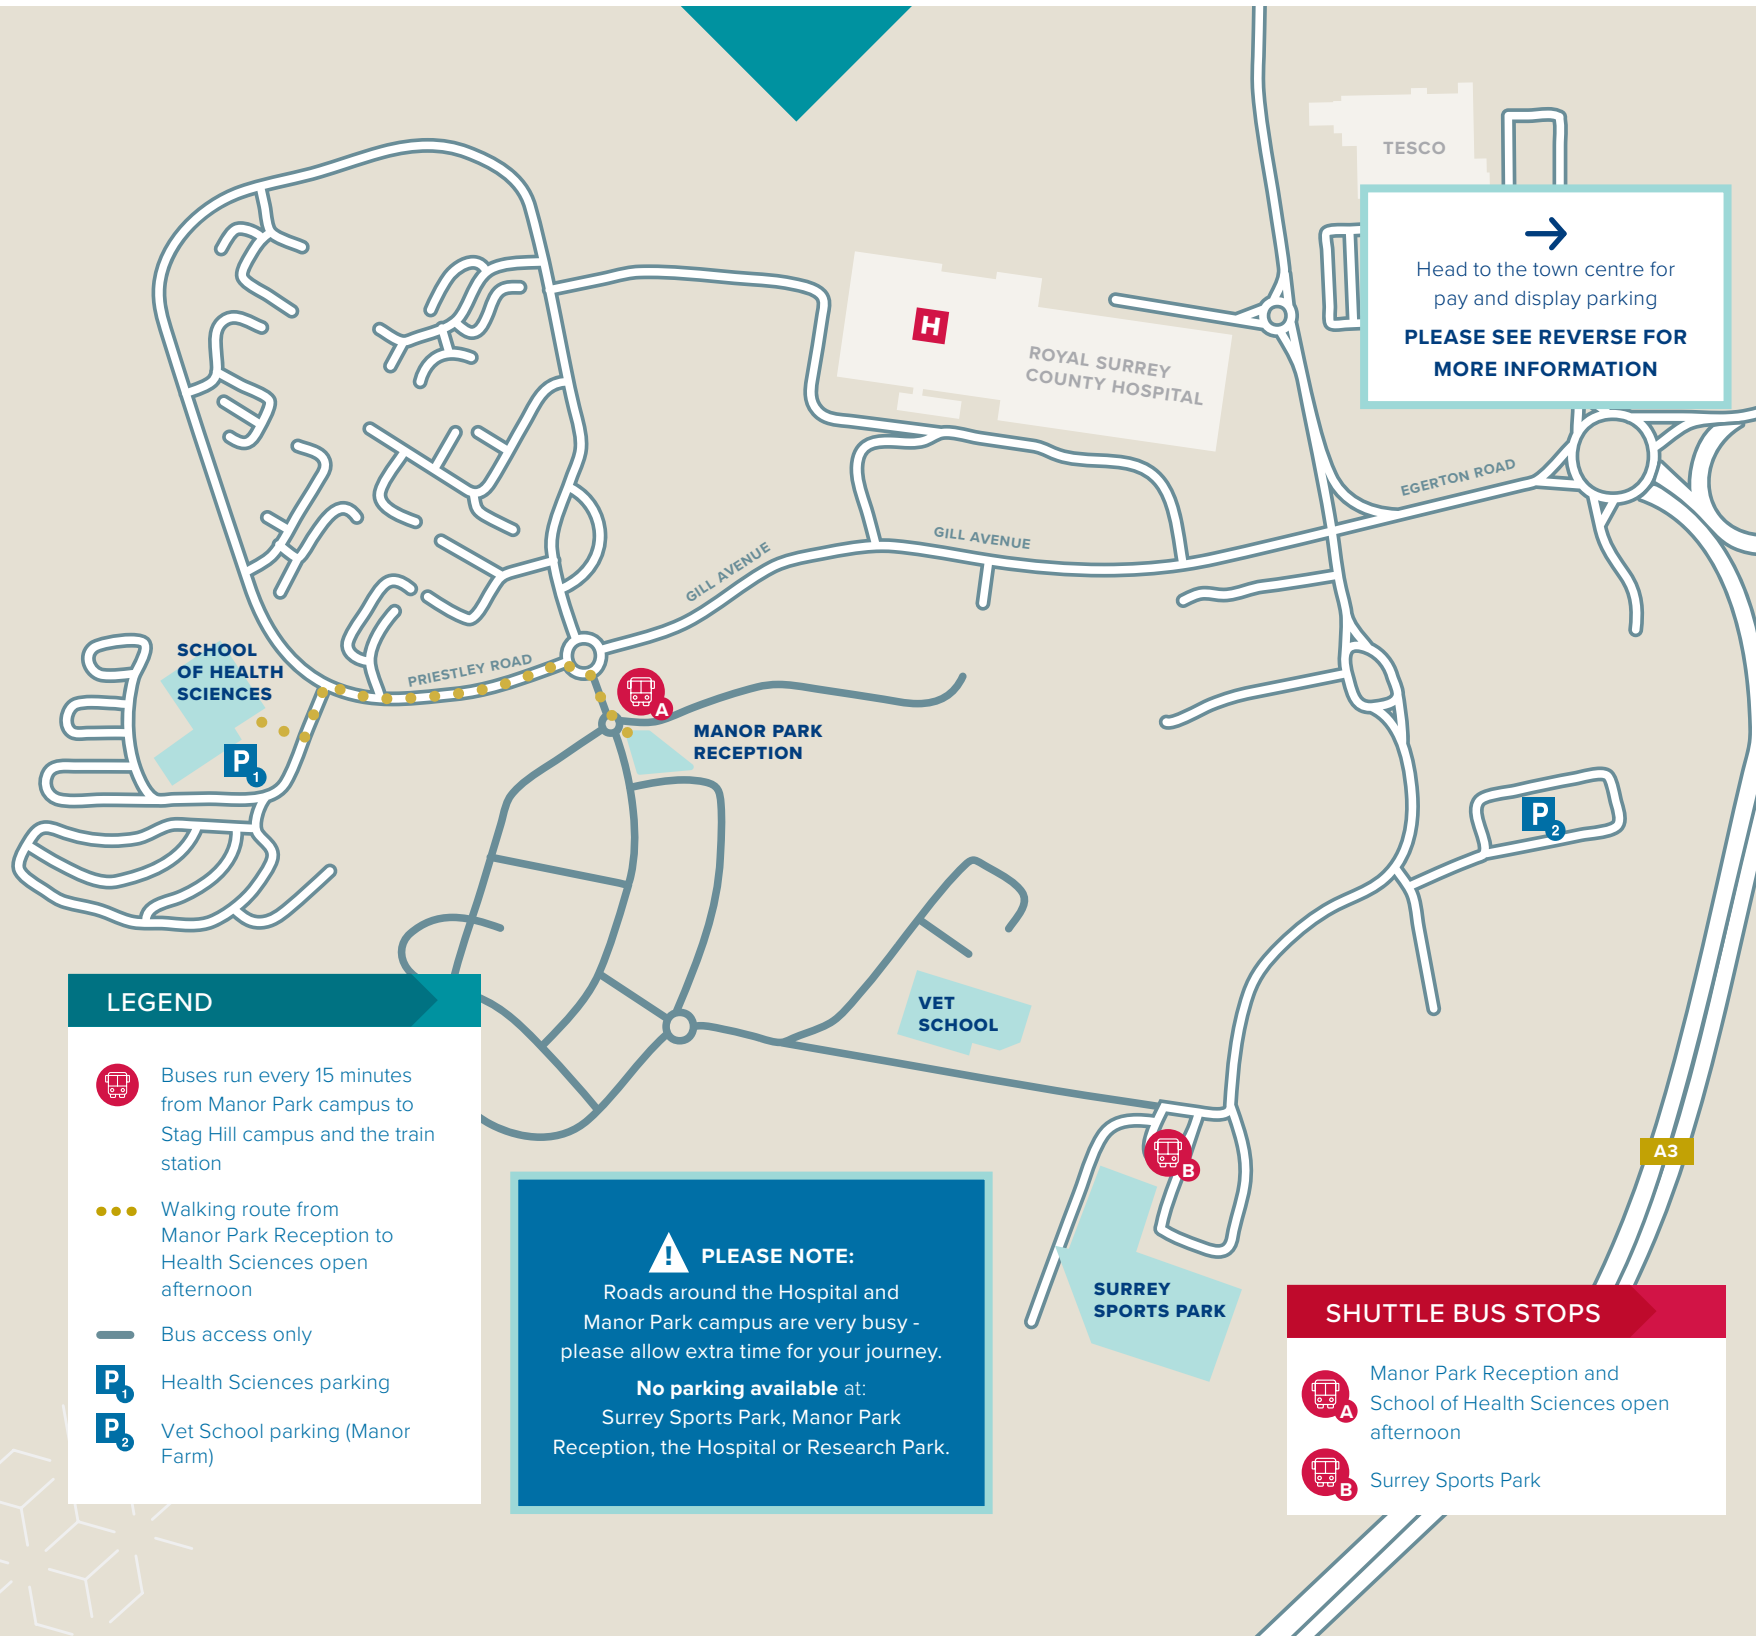

Open day

MANOR PARK CAMPUS PARKING

Our School of Health Sciences open afternoon takes place on our Manor Park campus. Limited parking can be found in the car park next to our School of Health Sciences.

Once this car park is full, you will be redirected to alternative parking, including pay and display car parks in the town centre. From here, visitors can take the short walk to the shuttle bus stop at Guildford train station and catch the free bus to Manor Park campus. (See reverse for town centre parking and walking routes to bus stop).

SHUTTLE BUS STOPS

- Manor Park Reception and School of Health Sciences open afternoon
- Surrey Sports Park

Open day ▶▶▶

TOWN CENTRE CAR PARKING

There are two public car parks within a short shuttle bus journey of our Manor Park campus, highlighted on this map. Visitors attending the School of Health Sciences open afternoon should catch the free shuttle bus from the train station to Manor Park Reception and then follow signs to the School of Health Sciences, a two minute walk away.

Please note: Local roads and car parks are likely to be busy so please allow extra time when planning your journey.

P₁ FARNHAM ROAD CAR PARK, GU2 7NP

To access this multi-storey car park, turn off Guildford Park Road, close to the back of the train station, and follow the road through the small train station car park and round to the right. Once you have parked and paid, exit the car park on Level 5 and cross the bridge, exiting onto Farnham Road. Turn immediately left and then right at the mini roundabout, on to Guildford Park Road. Walk along the road to the rear of the train station, where you can catch a free shuttle bus.