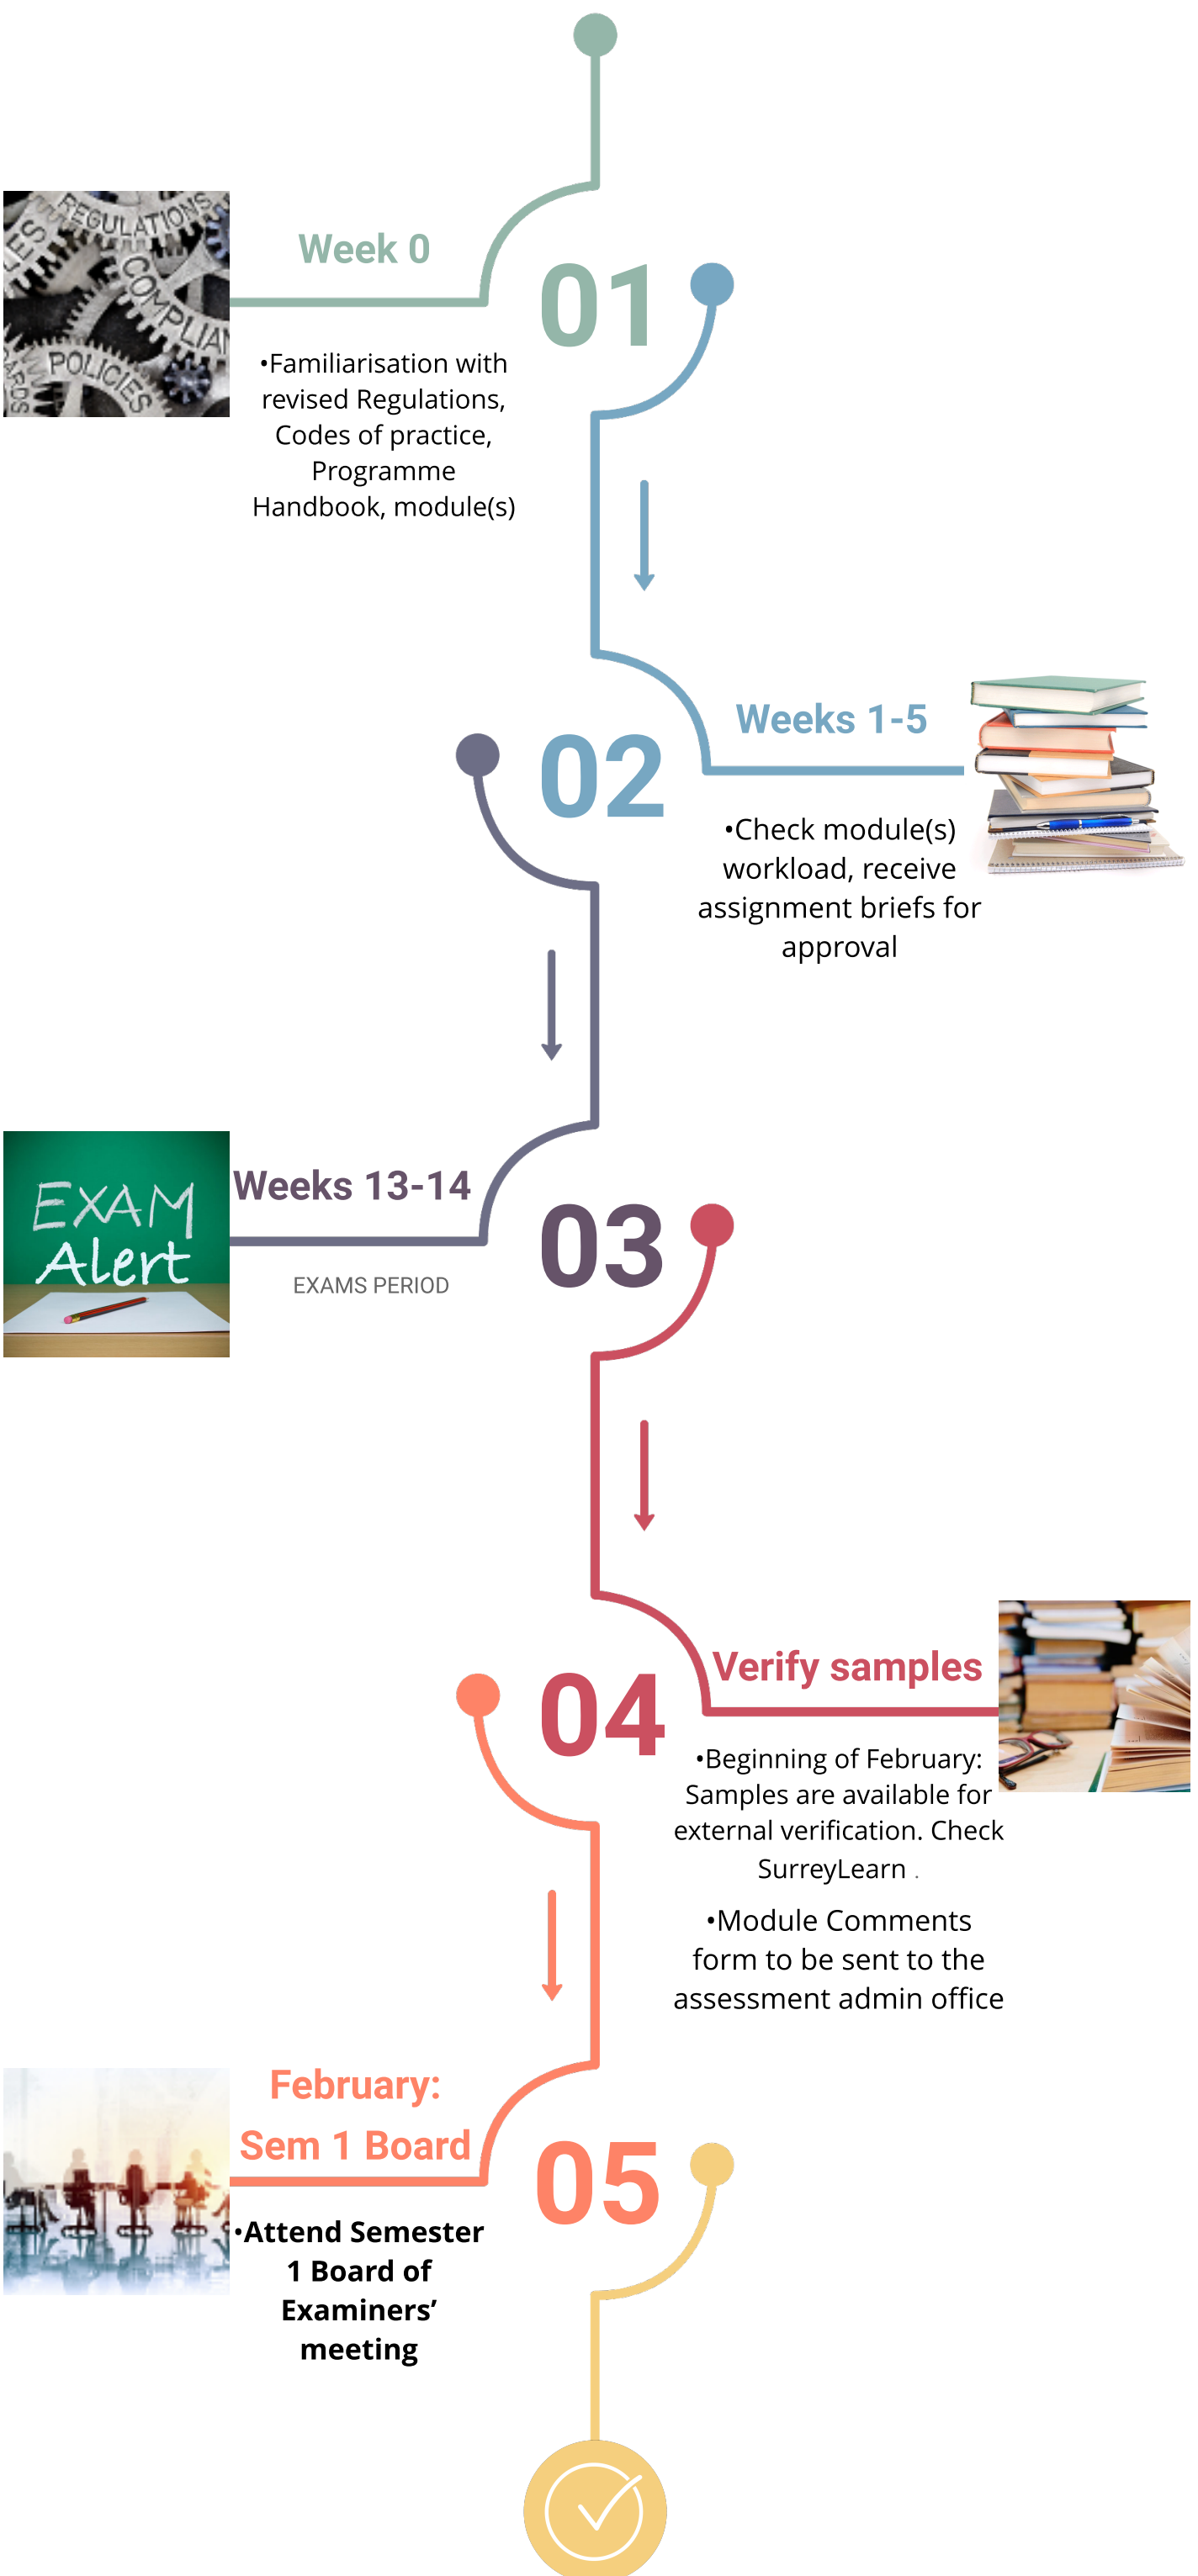

Timeline overview

Semester 1: October - beginning of February
(Excluding Nursing programmes)

Timeline: Semester 2

February - June and Late Summer Board in September
(Excluding Nursing programmes)

Postgraduate Taught progs: Final Board

September - November

September - early October

• Master's dissertations submitted for marking

01

Sep - October

02

• External examiners' comments form to be sent to the assessment admin team prior to the BoE

October - November

Final (awarding) Board of Examiners meeting

03

October - November

04

• PGT Annual External Examiner's report is due in

• Submit Claim Form for payment and reimbursement