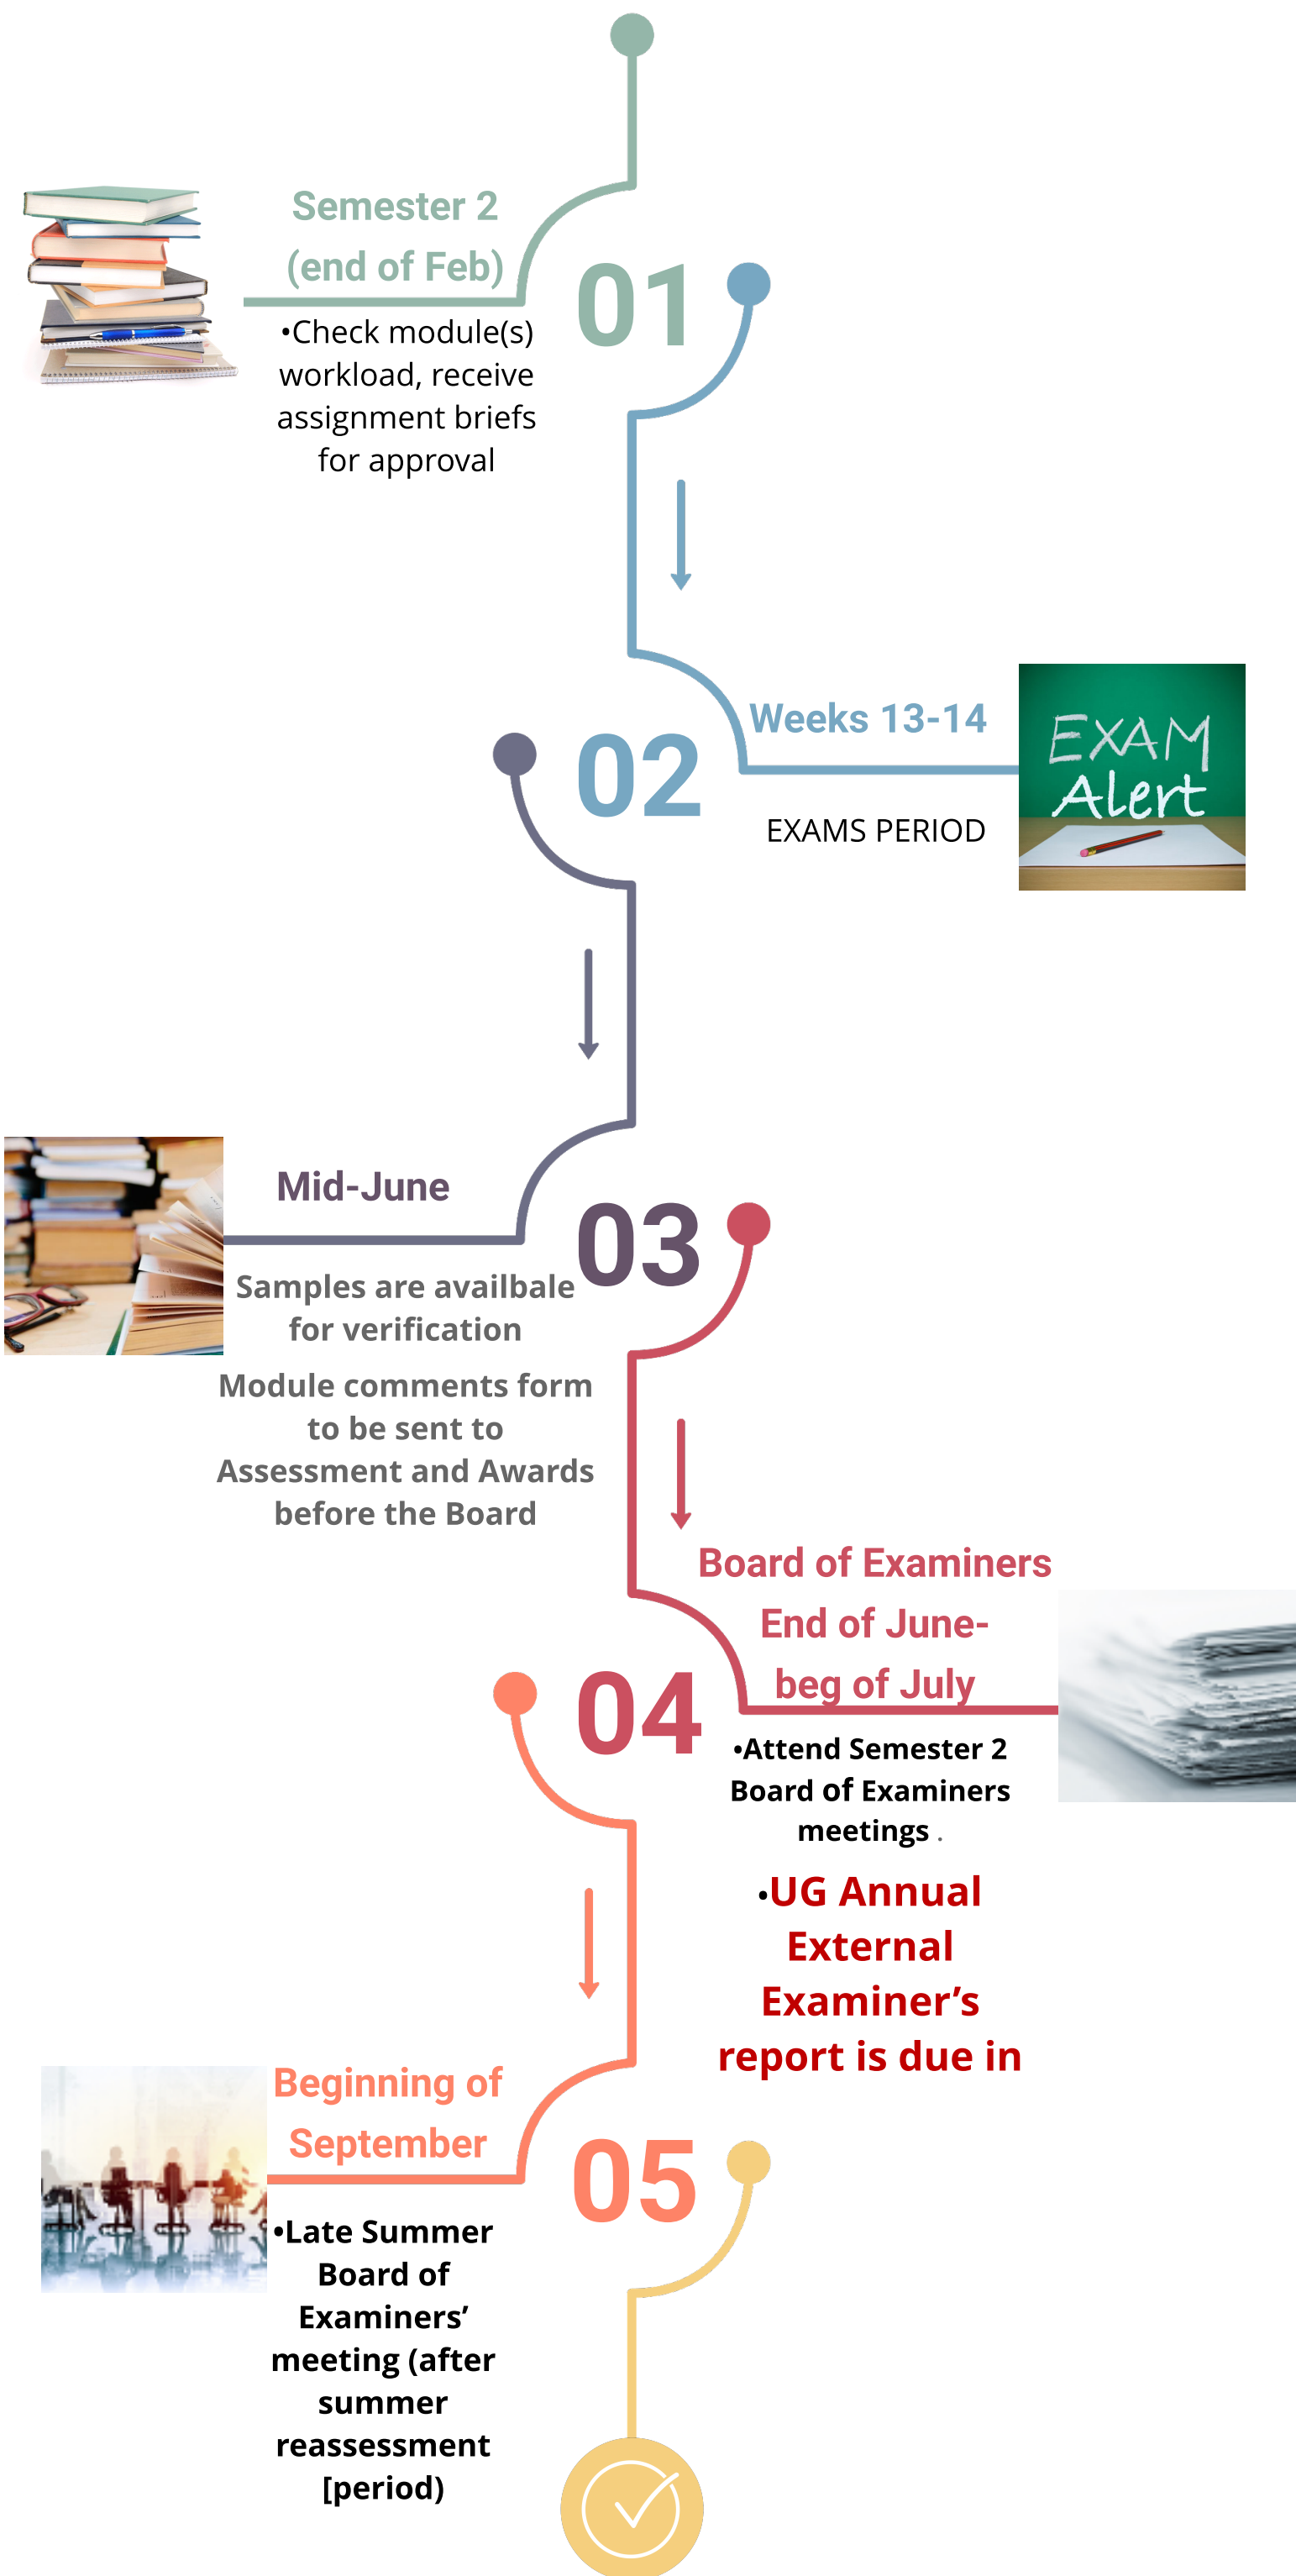

Timeline overview

Semester 1: October - beginning of February
(Excluding Nursing programmes)

Timeline: Semester 2

February - June and Late Summer Board in September
(Excluding Nursing programmes)

Postgraduate Taught progs: Final Board

September - November

September - early October

• Master's dissertations submitted for marking

01

Sep - October

02

• External examiners' comments form to be sent to the assessment admin team prior to the BoE

October - November

Final (awarding) Board of Examiners meeting

03

October - November

04

• PGT Annual External Examiner's report is due in

• Submit Claim Form for payment and reimbursement