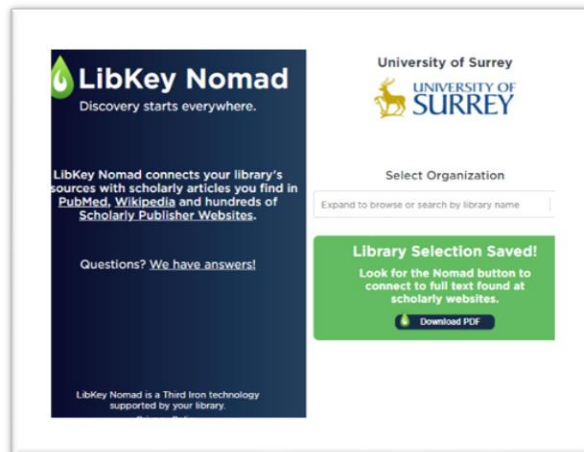

► What is LibKey Nomad

LibKey Nomad is a web browser extension that links you directly to articles subscribed to by the University of Surrey as you research on the internet.

LibKey Nomad checks the Library's holdings information - and open access alternatives - to determine the best place to source the article and will automatically take you to the full-text if available.

► How do I install LibKey Nomad?

Download LibKey Nomad via libkeynomad.com choosing your preferred browser and select the 'University of Surrey'.

You only have to do this once and the extension stays on your browser.

► Using LibKey Nomad

If you are browsing for an article online, LibKey Nomad will appear in the bottom left corner of compatible websites, if the Library has access to the article or if there is an open access copy available.