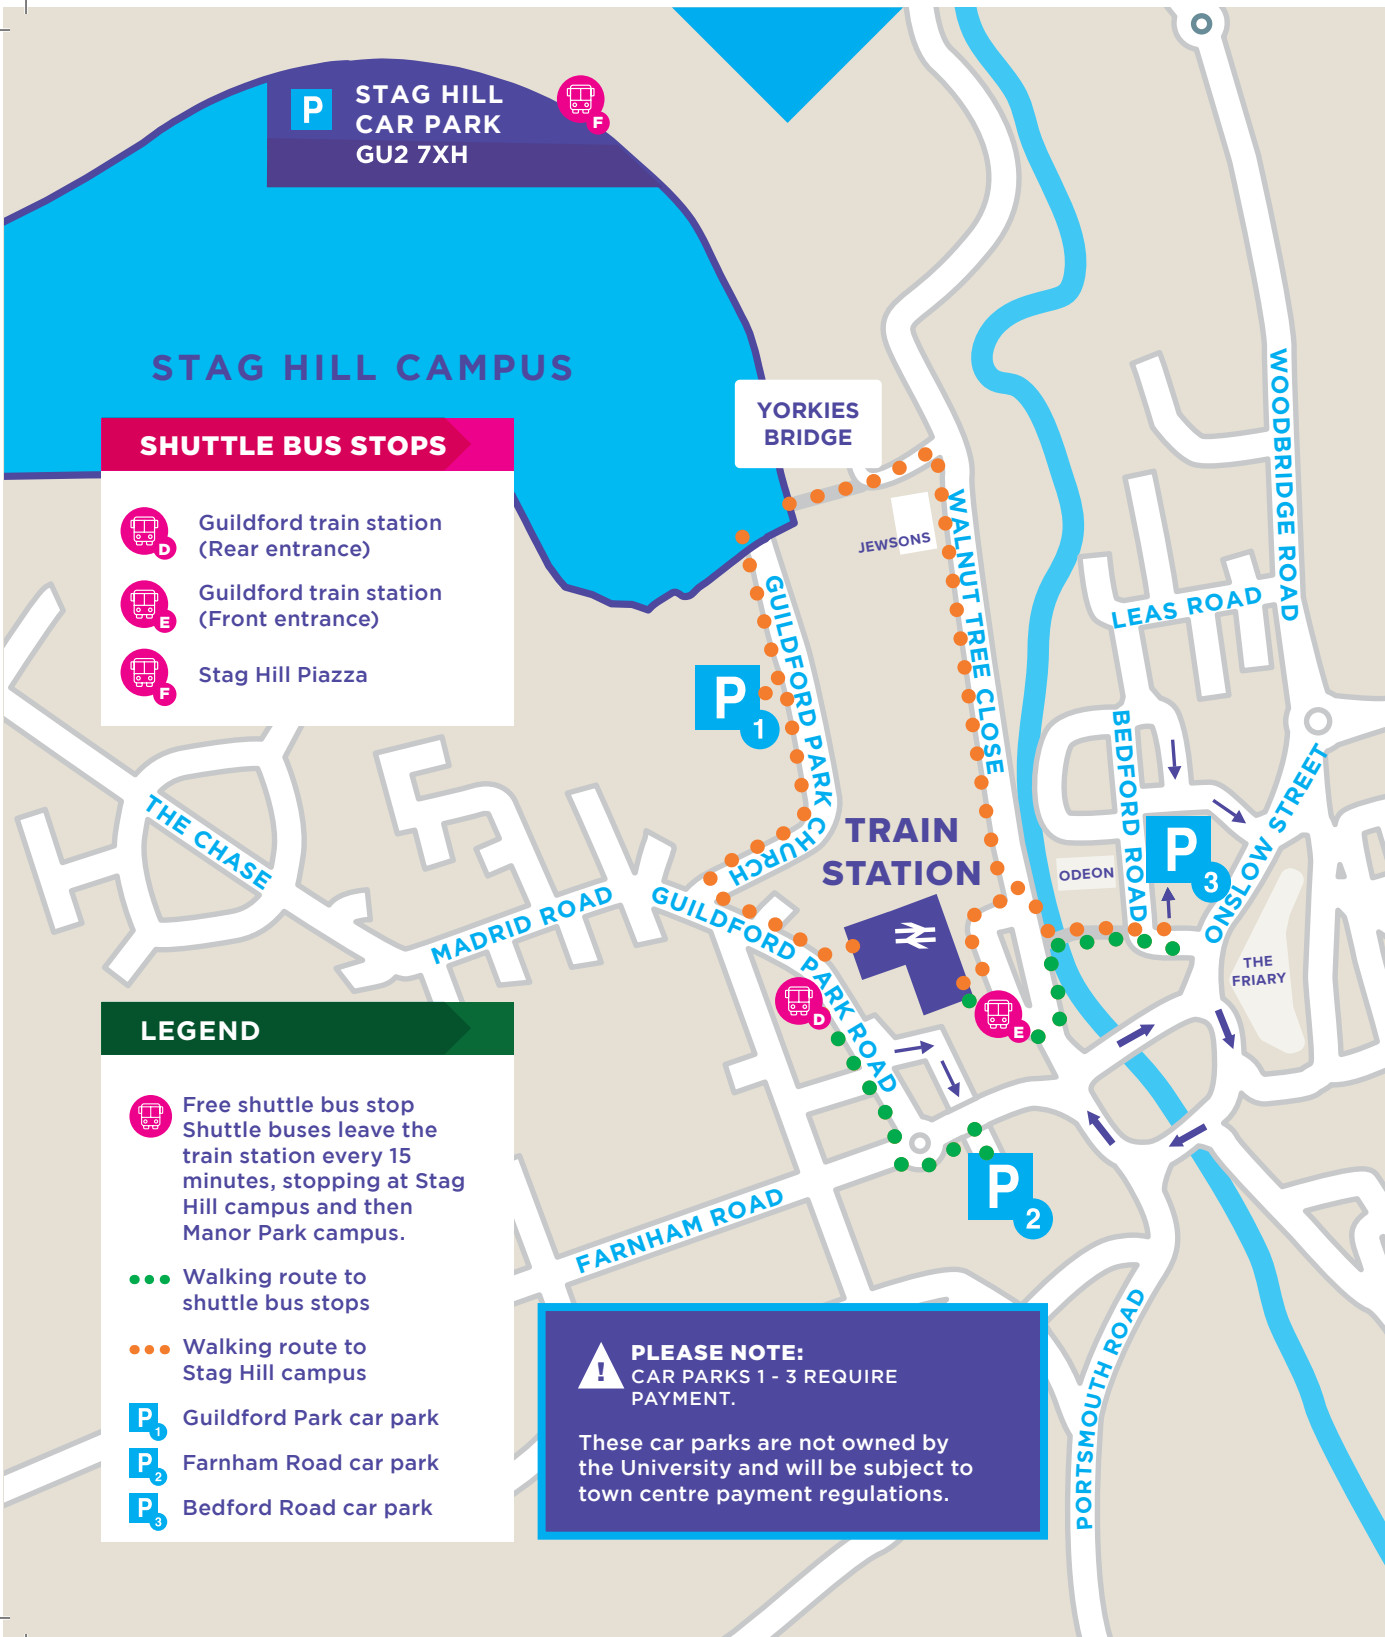

LEGEND

- Buses will run every 15 minutes from Manor Park Campus and the train station
- Walking route from Manor Farm car park to Vet School
- Walking route from Manor Park Reception to Health Sciences (Kate Granger Building)
- Bus access only
- Vet School Open Day Parking (Manor Farm) GU2 7XU
- Health Sciences Open Day Parking (Kate Granger) GU2 7YH

If these car parks are full, visitors will be directed to either our Stag Hill campus car park or pay and display car parks in the town centre.

From here visitors can take the short walk to the shuttle bus stop at Guildford train station and catch the free bus to Manor Park Campus. (See reverse for town centre parking and walking routes to bus stop).

OPEN DAY

TOWN CENTRE CAR PARKING

Car parking on the University of Surrey campuses can be extremely limited. There are three public car parks in the town centre and from here it is just a short walk or shuttle bus journey to Stag Hill and Manor Park campuses.

P₂ FARNHAM ROAD CAR PARK, GU2 7NP

To access this multi-storey car park, turn off Guildford Park Road, close to the back of the train station, and follow the road through the small train station car park and round to the right. Once you have parked and paid, exit the car park on Level 5 and cross the bridge, exiting onto Farnham Road. Turn immediately left and then right at the mini roundabout, on to Guildford Park Road. Walk along the road to the rear of the train station, where you can catch a free shuttle bus to our Stag Hill campus.