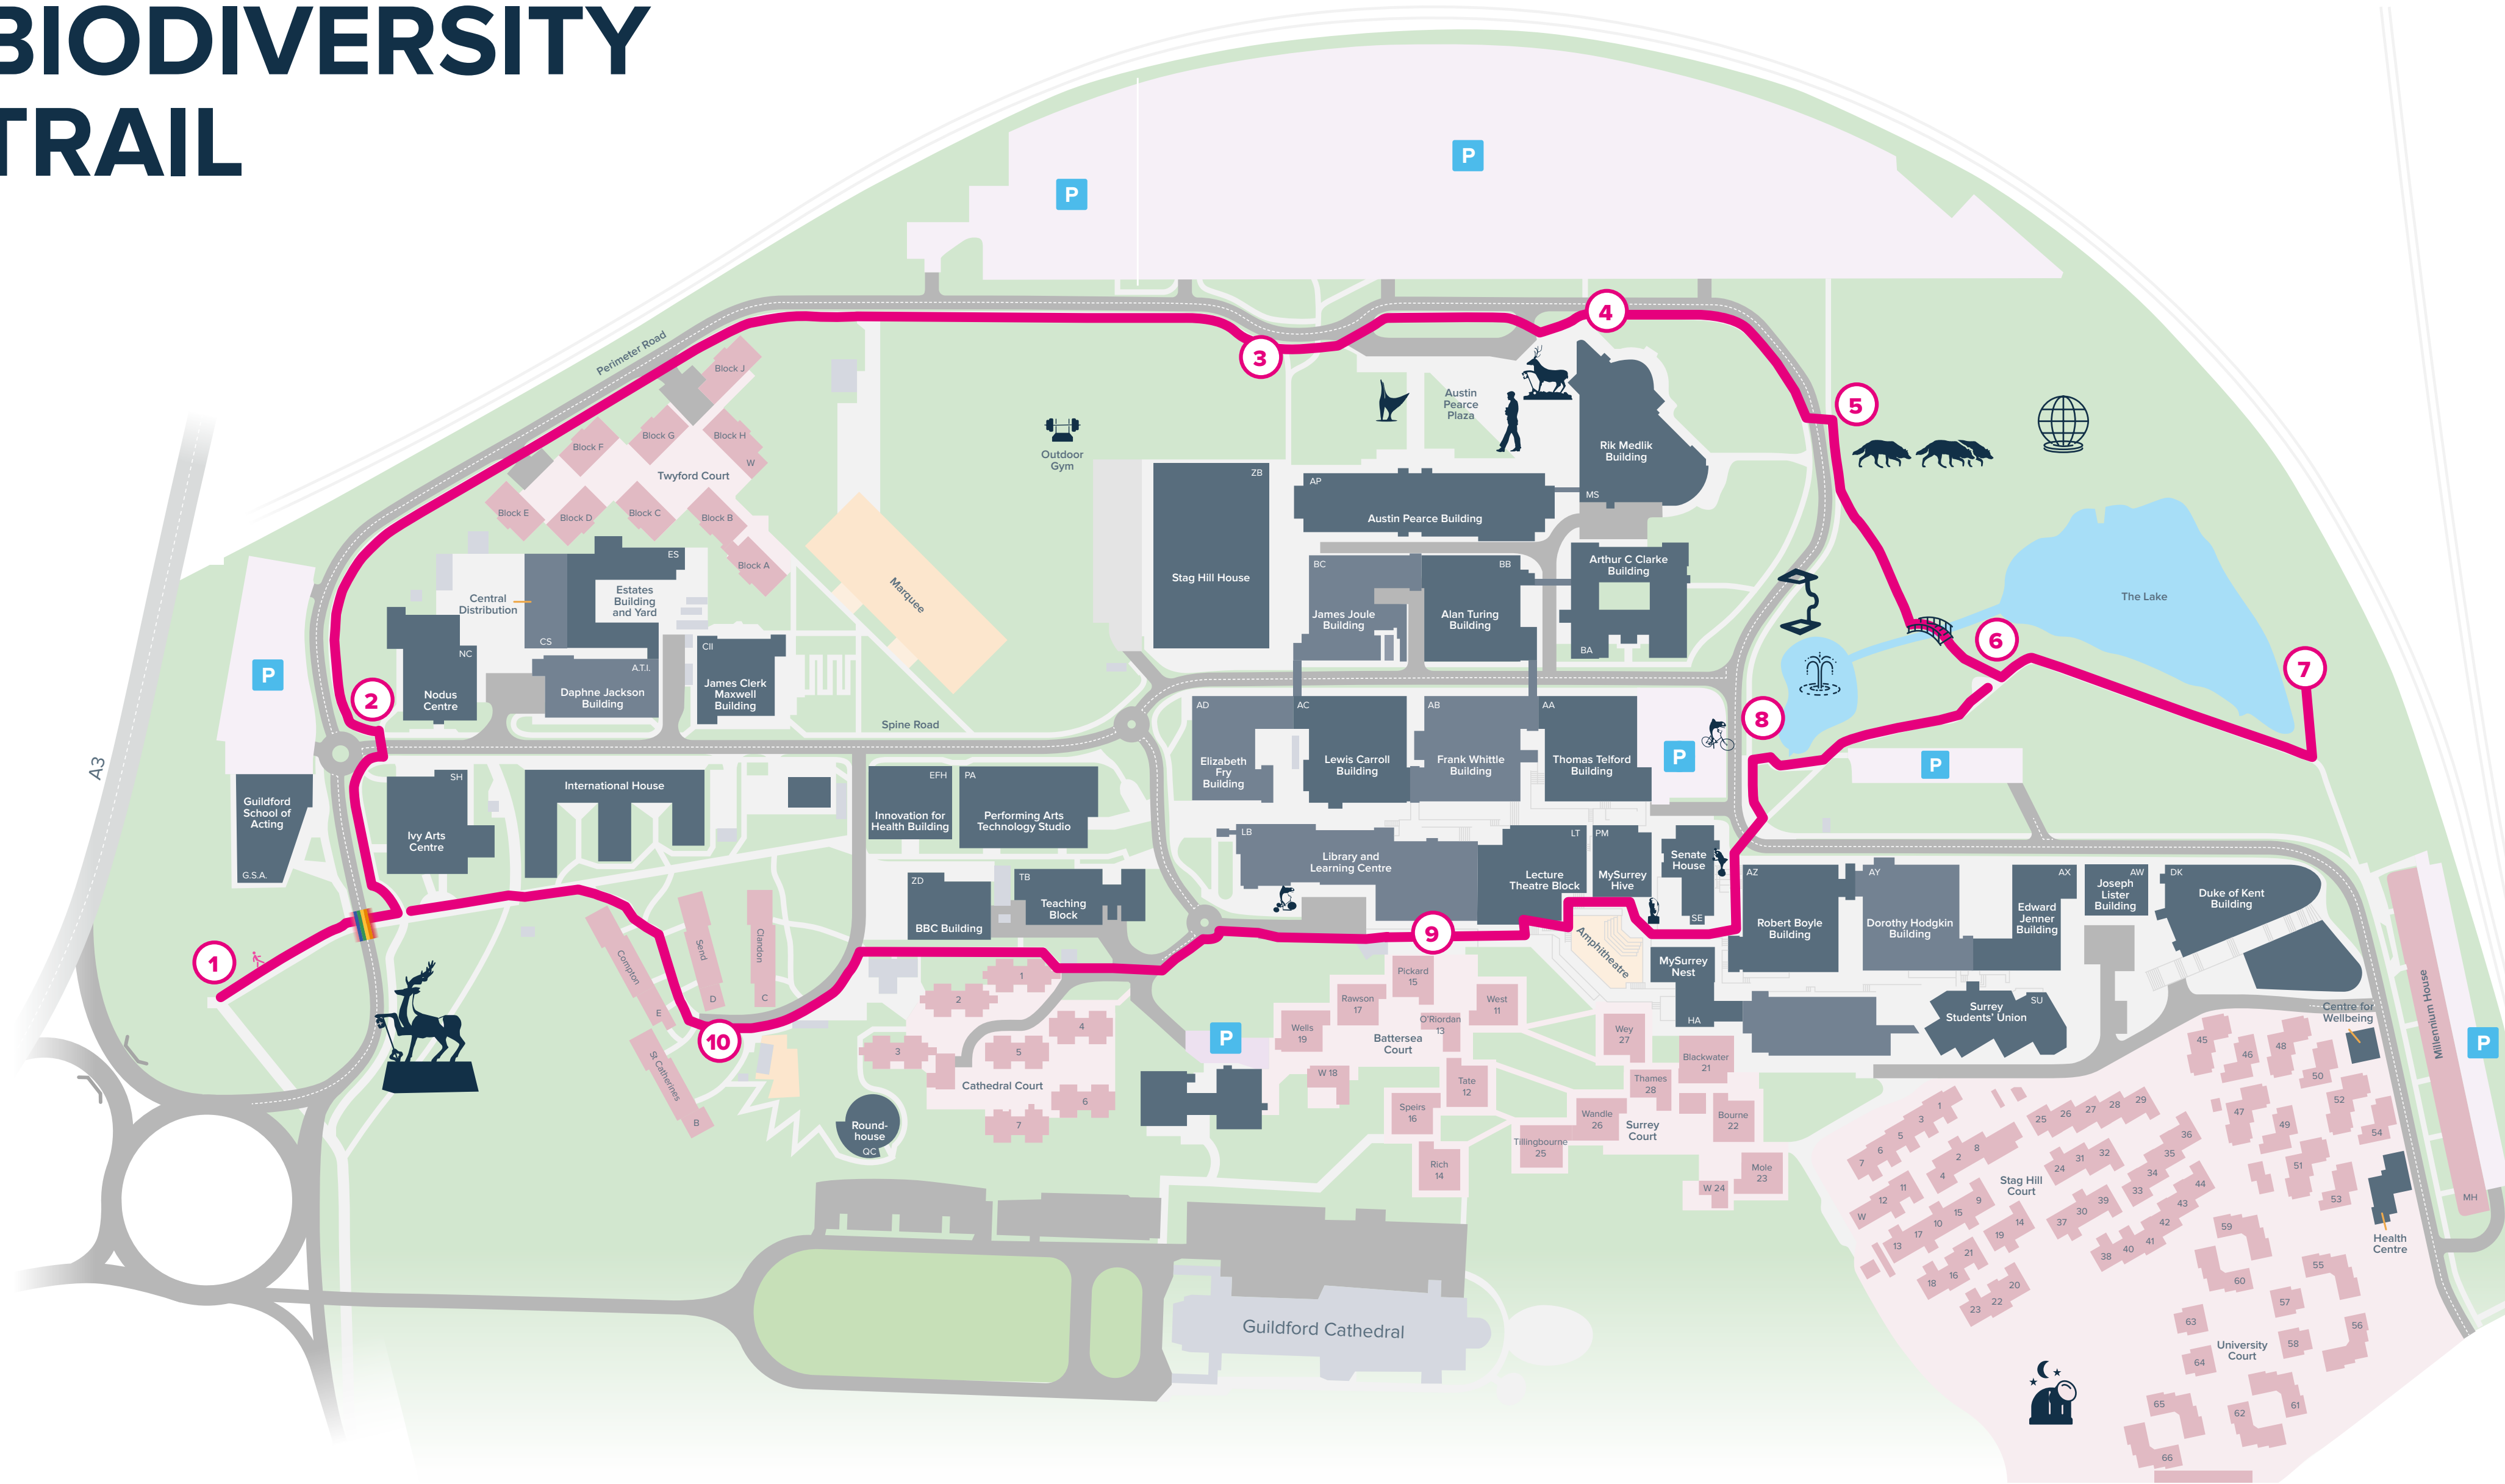

# BIODIVERSITY TRAIL

## WALKING ROUTE

- 1 Wildlife Habitat
- 2 Wildlife Habitat
- 3 Wildlife Habitat
- 4 Nature Friendly Maintenance
- 5 Sculpture Trail
- 6 Rewilded Habitat
- 7 Wildlife Habitat
- 8 'National Champion' Tree
- 9 Habitat Sculptures
- 10 Community Garden

 Walking route

-  Guildford Station
-  Town Centre