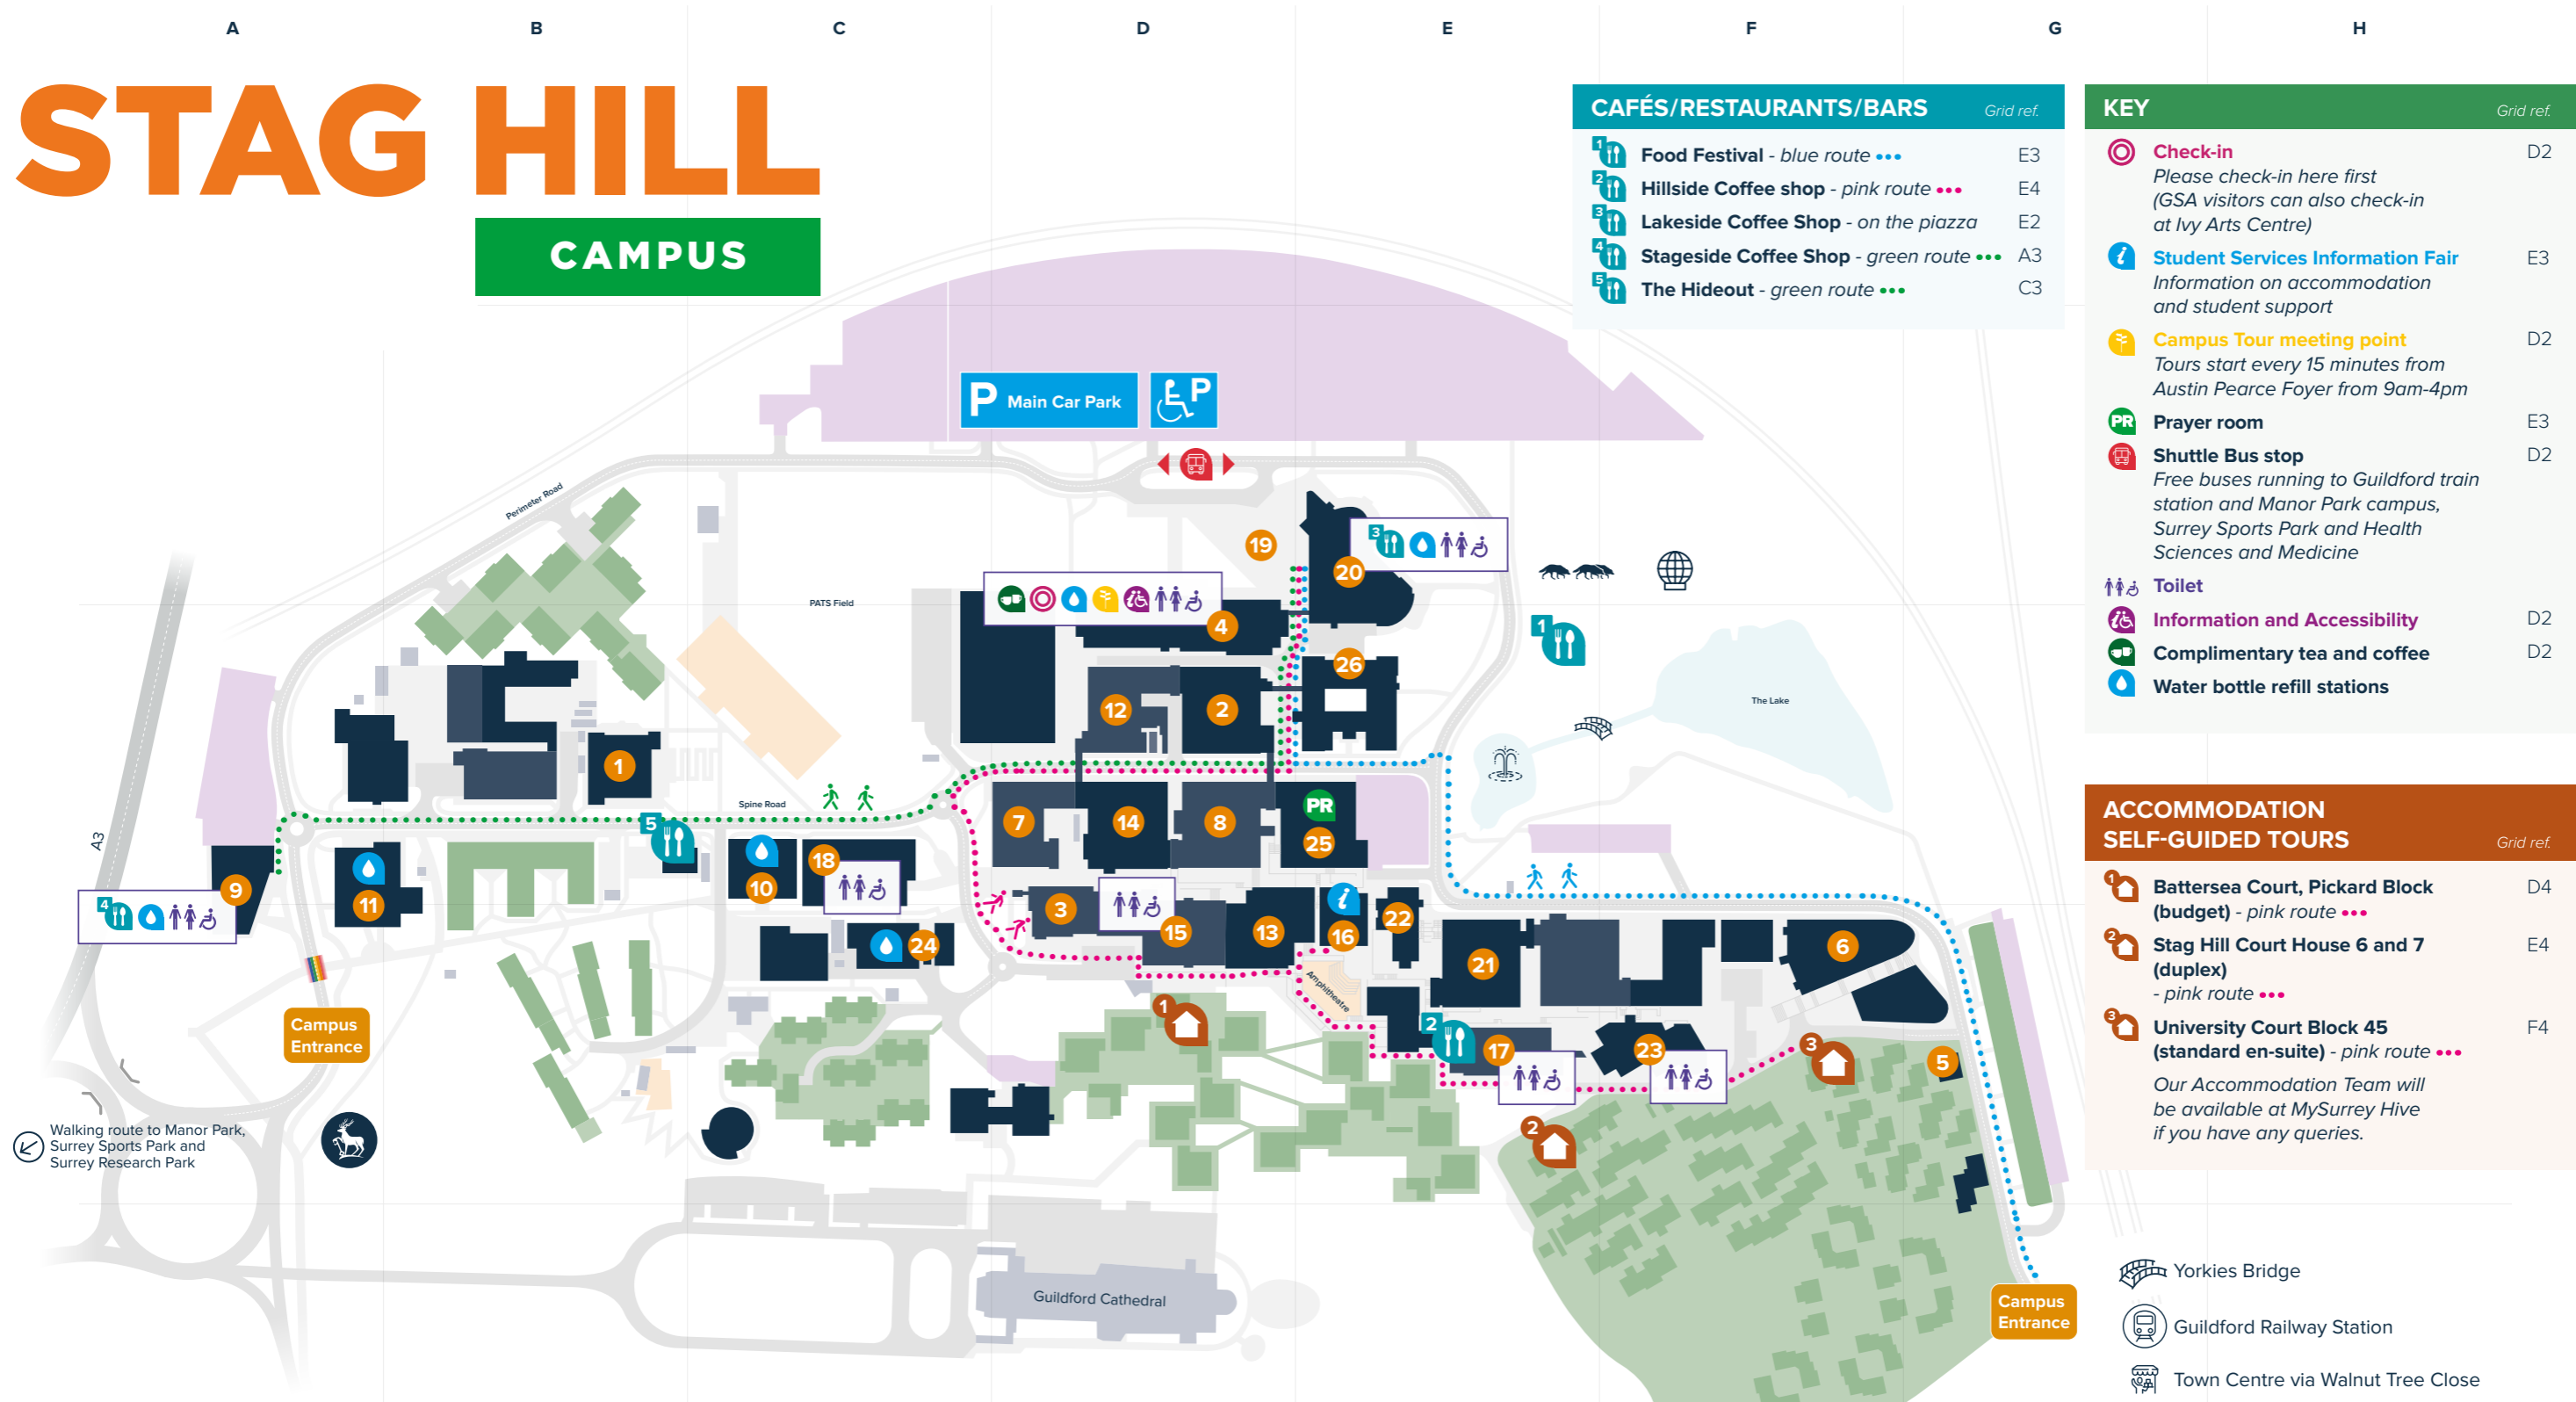

CAFÉS/RESTAURANTS/BARS Grid ref.

Pitchside Coffee Shop	G4
Surrey Sports Park	C1
Health Sciences Café	E2
Kate Granger Building	F3
Manor Park Social	
Manor Park Reception	
Vet School Café	

KEY BUILDINGS/AREAS Grid ref.

CAMPUS

1

2

3

4

CAFÉS/RESTAURANTS/BARS		Grid ref.
1	Food Festival - blue route	E3
2	Hillside Coffee shop - pink route	E4
3	Lakeside Coffee Shop - on the piazza	E2
4	Stageside Coffee Shop - green route	A3
5	The Hideout - green route	C3

KEY		Grid ref.
	Check-in Please check-in here first (GSA visitors can also check-in at Ivy Arts Centre)	D2
	Student Services Information Fair Information on accommodation and student support	E3
	Campus Tour meeting point Tours start every 15 minutes from Austin Pearce Foyer from 9am-4pm	D2
	Prayer room	E3
	Shuttle Bus stop Free buses running to Guildford train station and Manor Park campus, Surrey Sports Park and Health Sciences and Medicine	D2
	Toilet	
	Information and Accessibility	D2
	Complimentary tea and coffee	D2
	Water bottle refill stations	