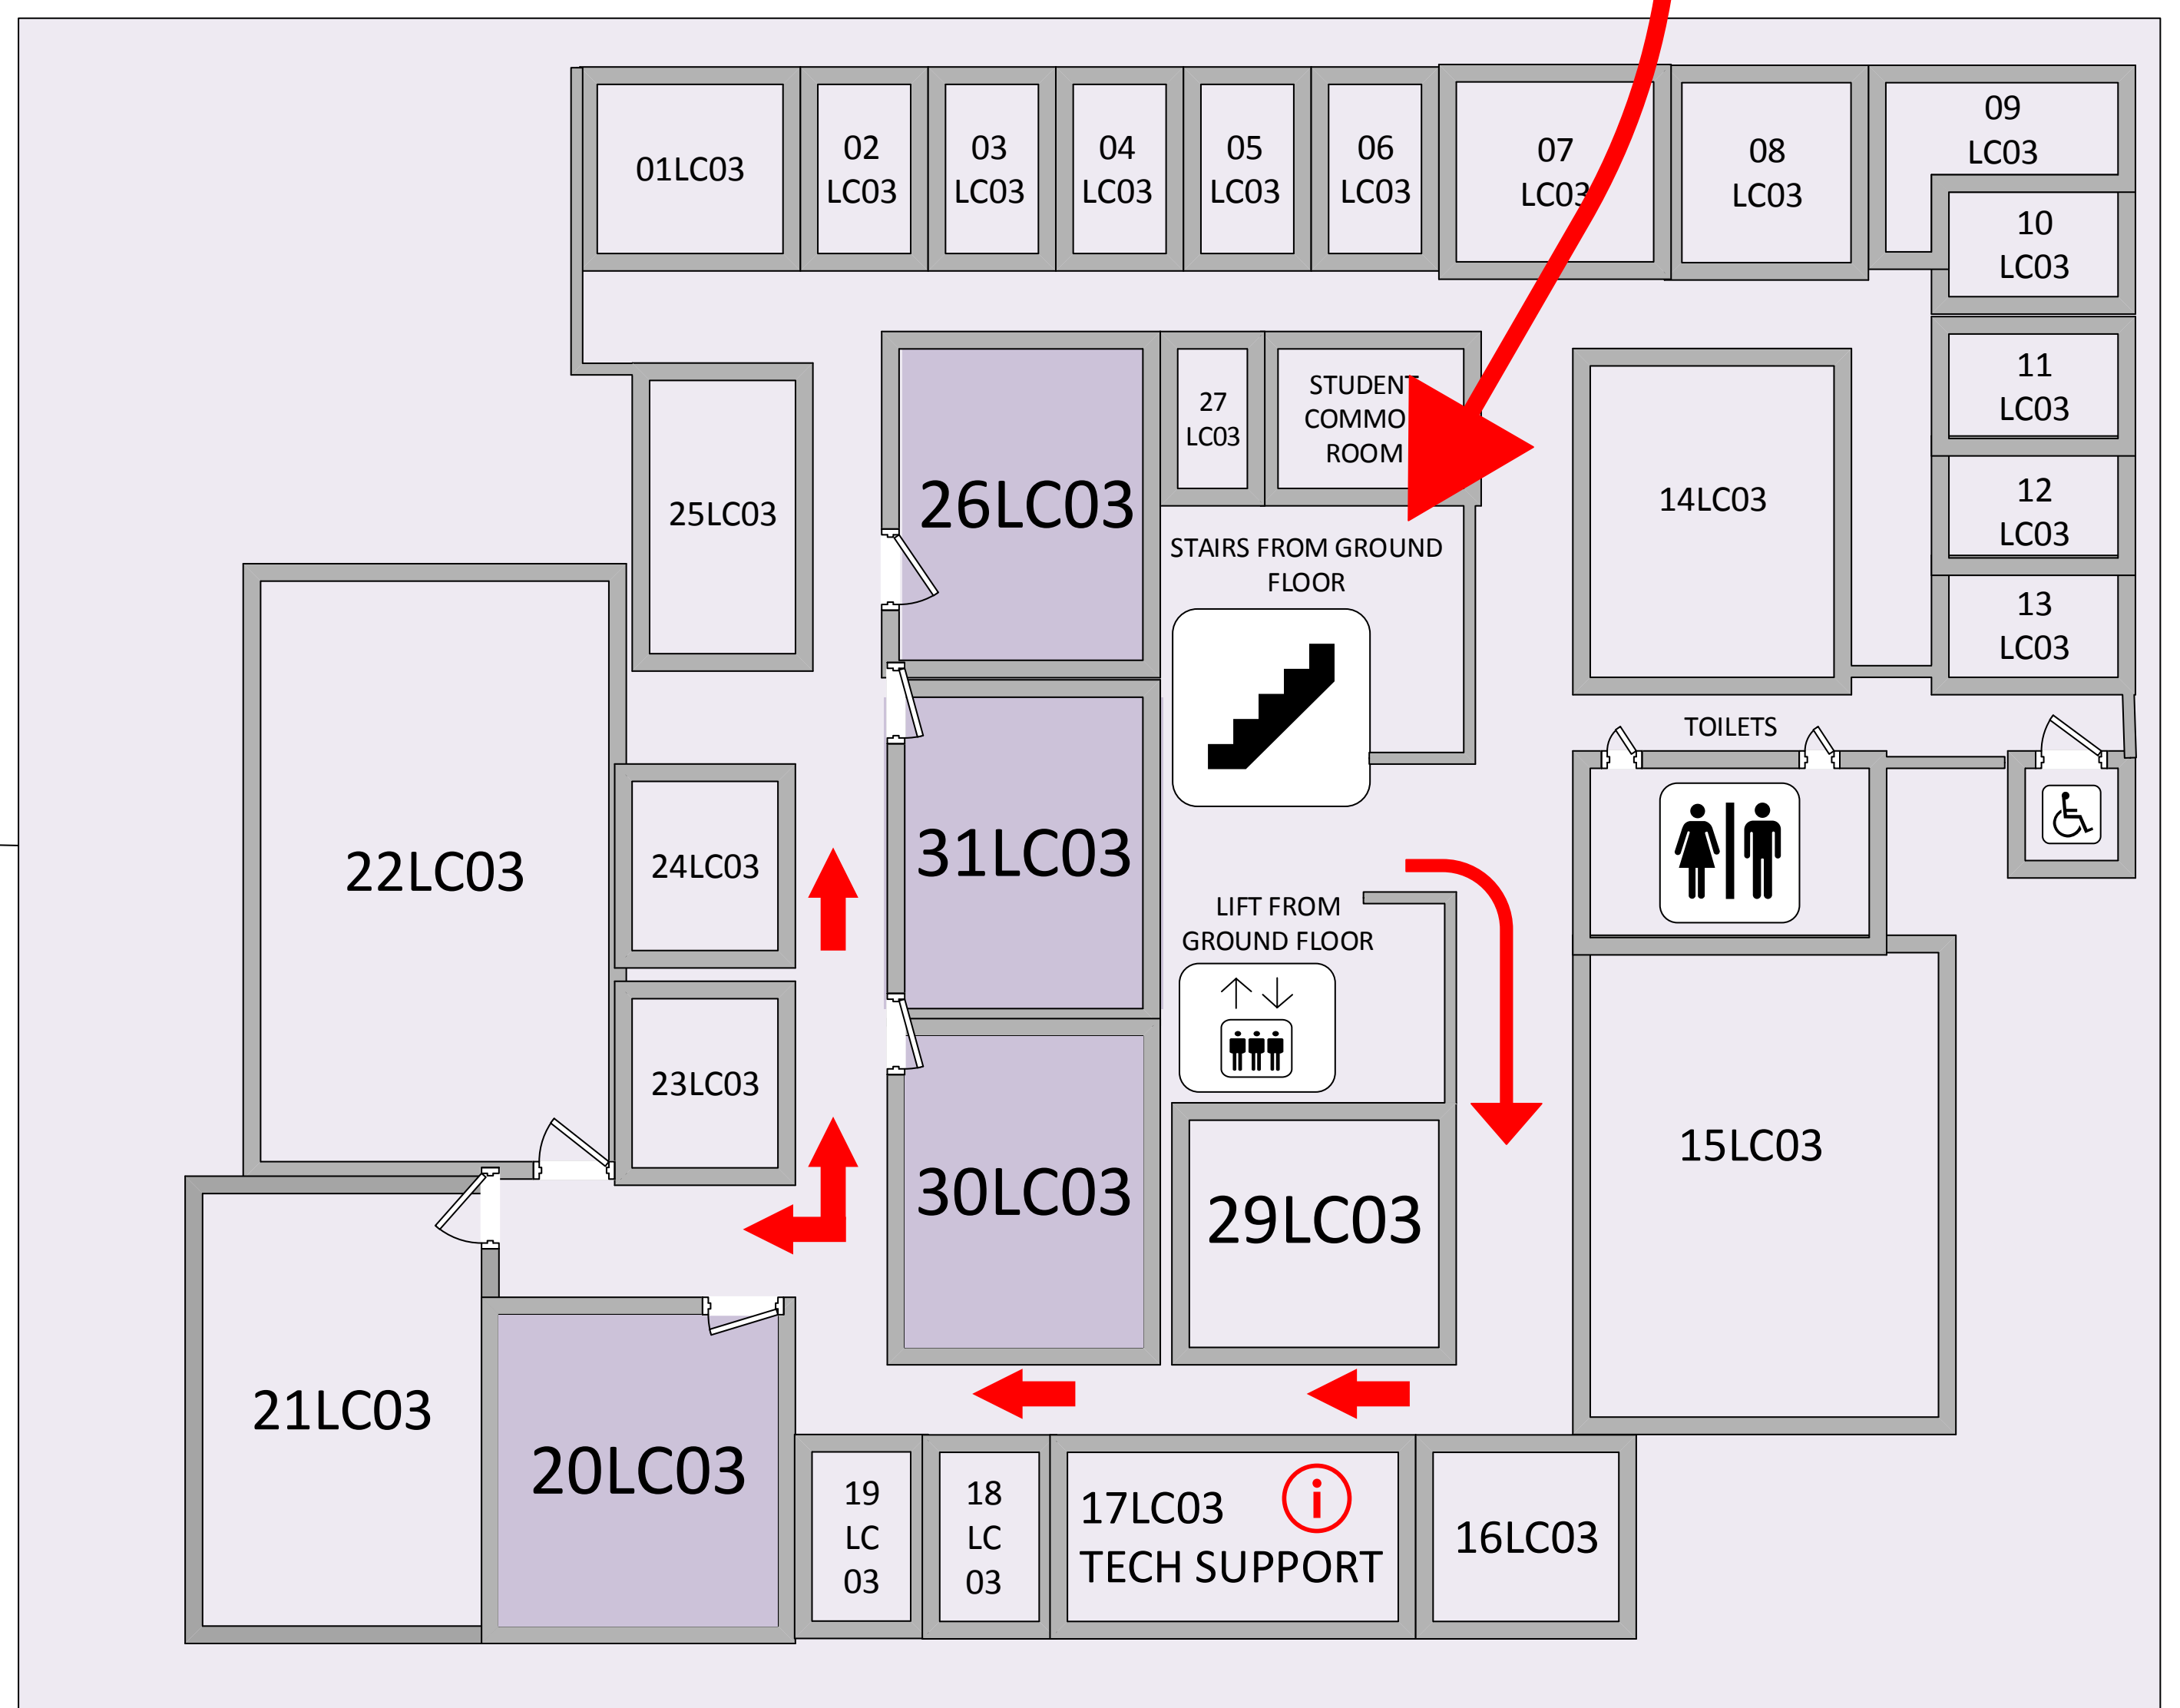

## LIBRARY AND LEARNING CENTRE

LIBRARY AND LEARNING CENTRE GROUND FLOOR (LC BUILDING)

## LIBRARY AND LEARNING CENTRE

LIBRARY AND LEARNING CENTRE THIRD FLOOR (LC03)

**How do I get to the LC03 rooms?**

The Learning Centre is part of the Library and Learning Centre Building.

Take the stairs or the lift next to the Simply Fresh shop to get to level 3 (LC03)

**PLEASE NOTE- IN CASE OF EMERGENCY**

There are Security guards based on Level 1 of the Library and Learning Centre 24/7.