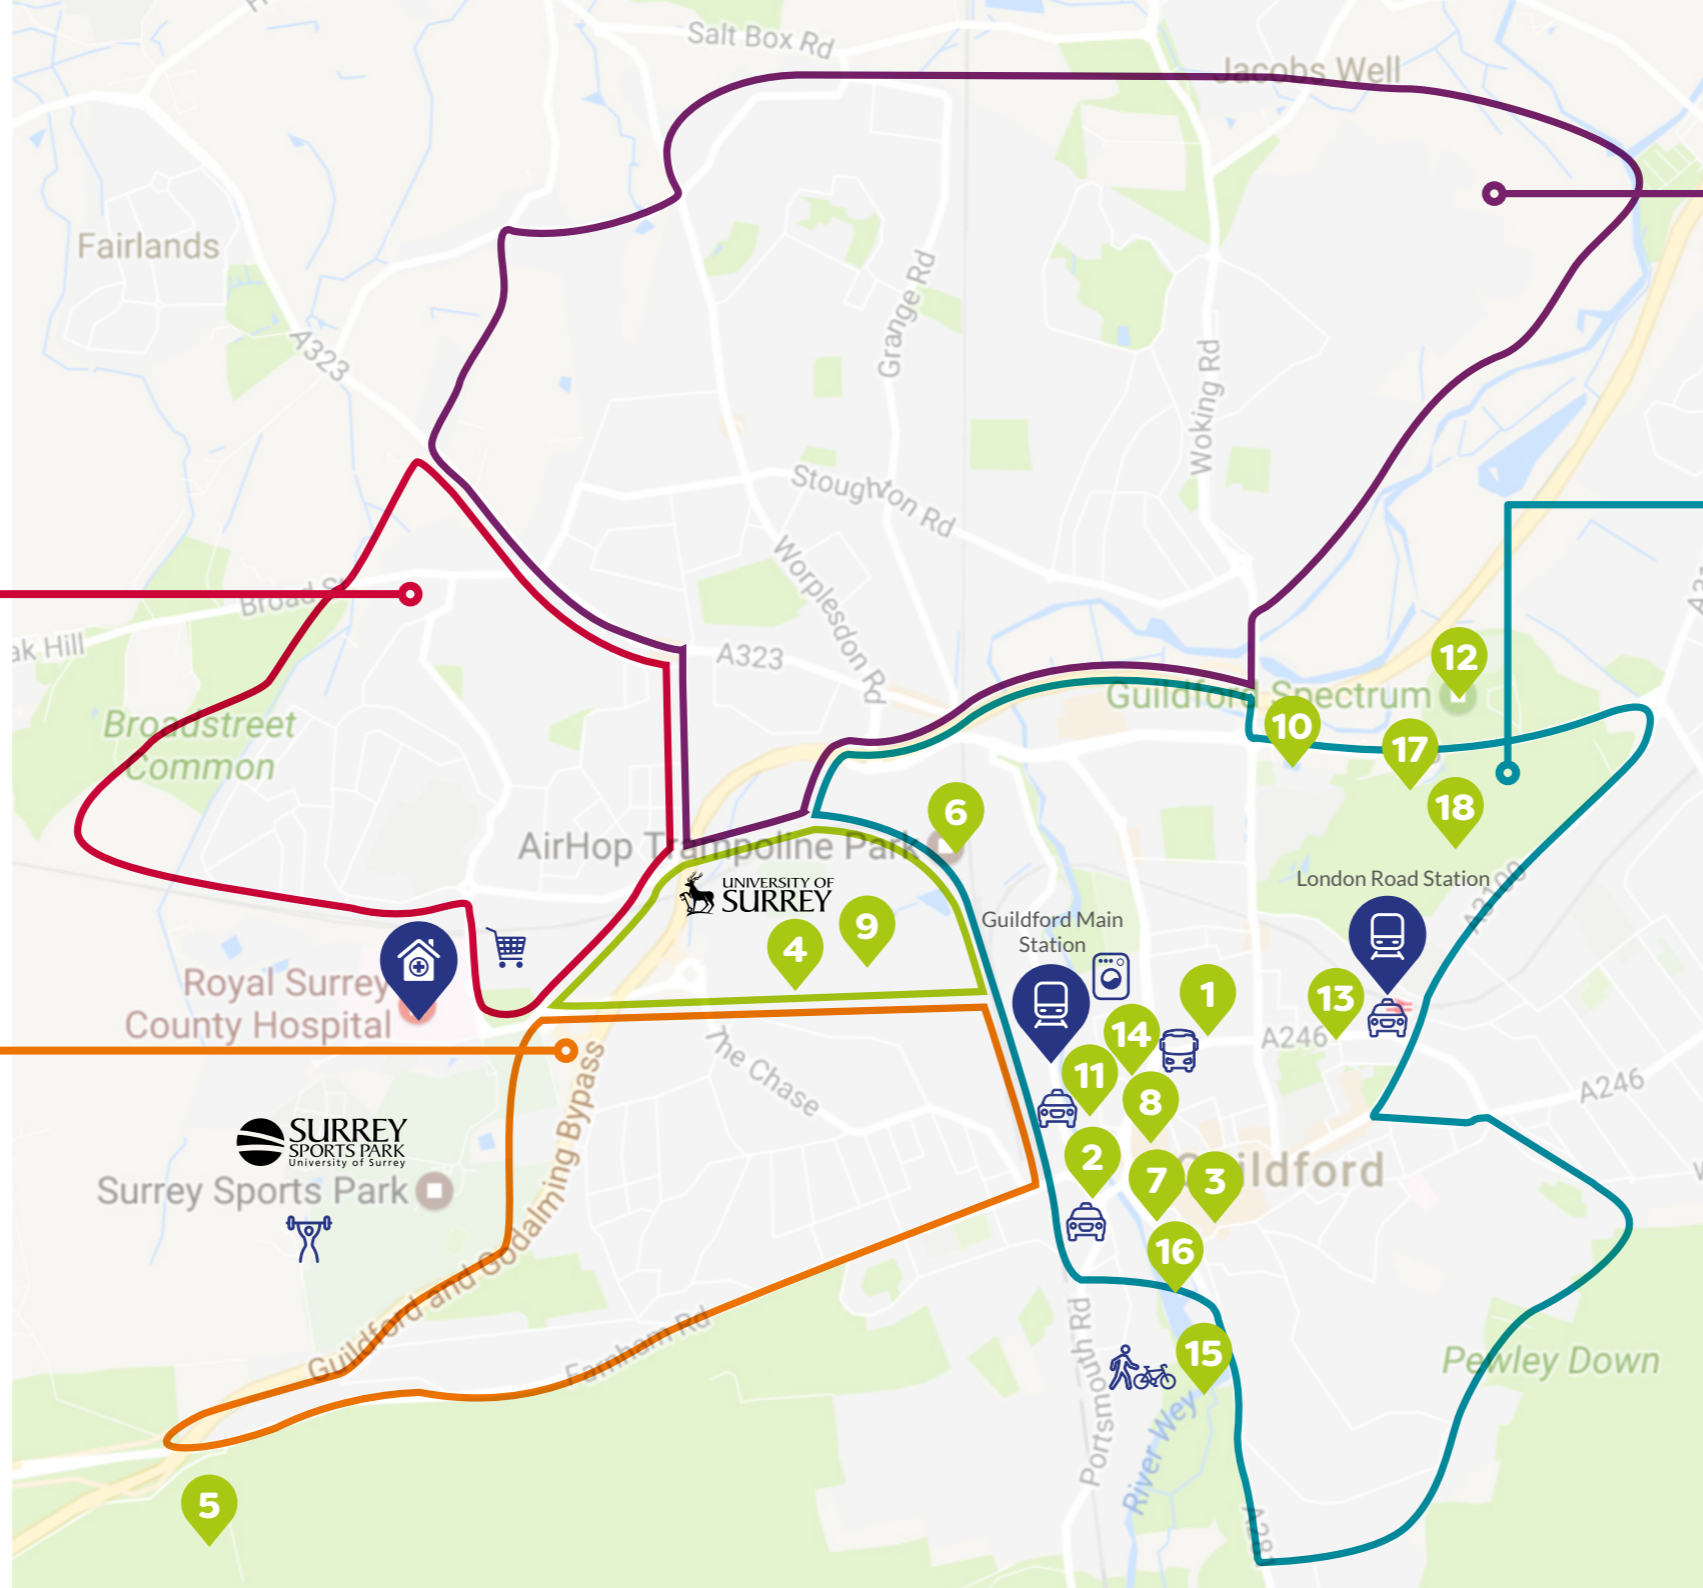

MAP OF GUILDFORD

Park Barn

Great location for

- Surrey Sports Park
- Tesco
- Vet School
- Hospital

£450 - £575

Guildford Park

- Closest proximity to University

£525 - £650

- Tesco Supermarket
- Bus stops
- Taxi Rank
- Gym/fitness
- Hospital
- Ideal for walking / cycling
- Train station
- Trend Launderette

Stoughton

- Cheaper rent
- High number of student residents

£425 - £575

Town Centre

- Walking distance to plentiful amenities

£550 - £700

Things to do/visit

- | | |
|-----------------------------------------------------------------------------------------------|---------------------------------------------------------------------------------|
| 1 The Boilerroom
13 Stoke Fields,
Guildford, GU1 4LS | 10 Guildford Lido
Lido Rd, Stoke Park,
Guildford, GU1 1HB |
| 2 Electric Theatre
Onslow St, Guildford, GU1 4SZ | 11 ODEON cinema
Bedford Rd, Guildford,
GU1 4SJ |
| 3 Guildford Castle
Castle St, Guildford, GU1 3SX | 12 Guildford Spectrum
Parkway, Guildford,
GU1 1UP |
| 4 Guildford Cathedral
GU2 7UP | 13 GLive
London Rd, Guildford, GU1 2AA |
| 5 Watt's Gallery
Watts Gallery Down Lane,
Guildford, GU3 1DQ | 14 The Friary Centre
GU1 4YT |
| 6 AirHop Trampoline Park
12 Middleton Industrial
Estate Rd, Guildford, GU2 8XW | 15 River Wey
GU1 4RR |
| 7 Komo Cocktail Bar
Mill Street, Weymead House,
Millbrook, Guildford,
GU1 3YA | 16 Yvonne Arnaud Theatre
Millbrook, Guildford, GU1 3UX |
| 8 Casino Nightclub
GU1 4SQ | 17 Wild Wood Adventure
Peacock Wood, Lido Road,
Guildford, GU1 1HB |
| 9 Rubix Nightclub (campus)
GU2 7XH | 18 Stoke Park
Nightingale Rd,
Guildford, GU1 1ER |