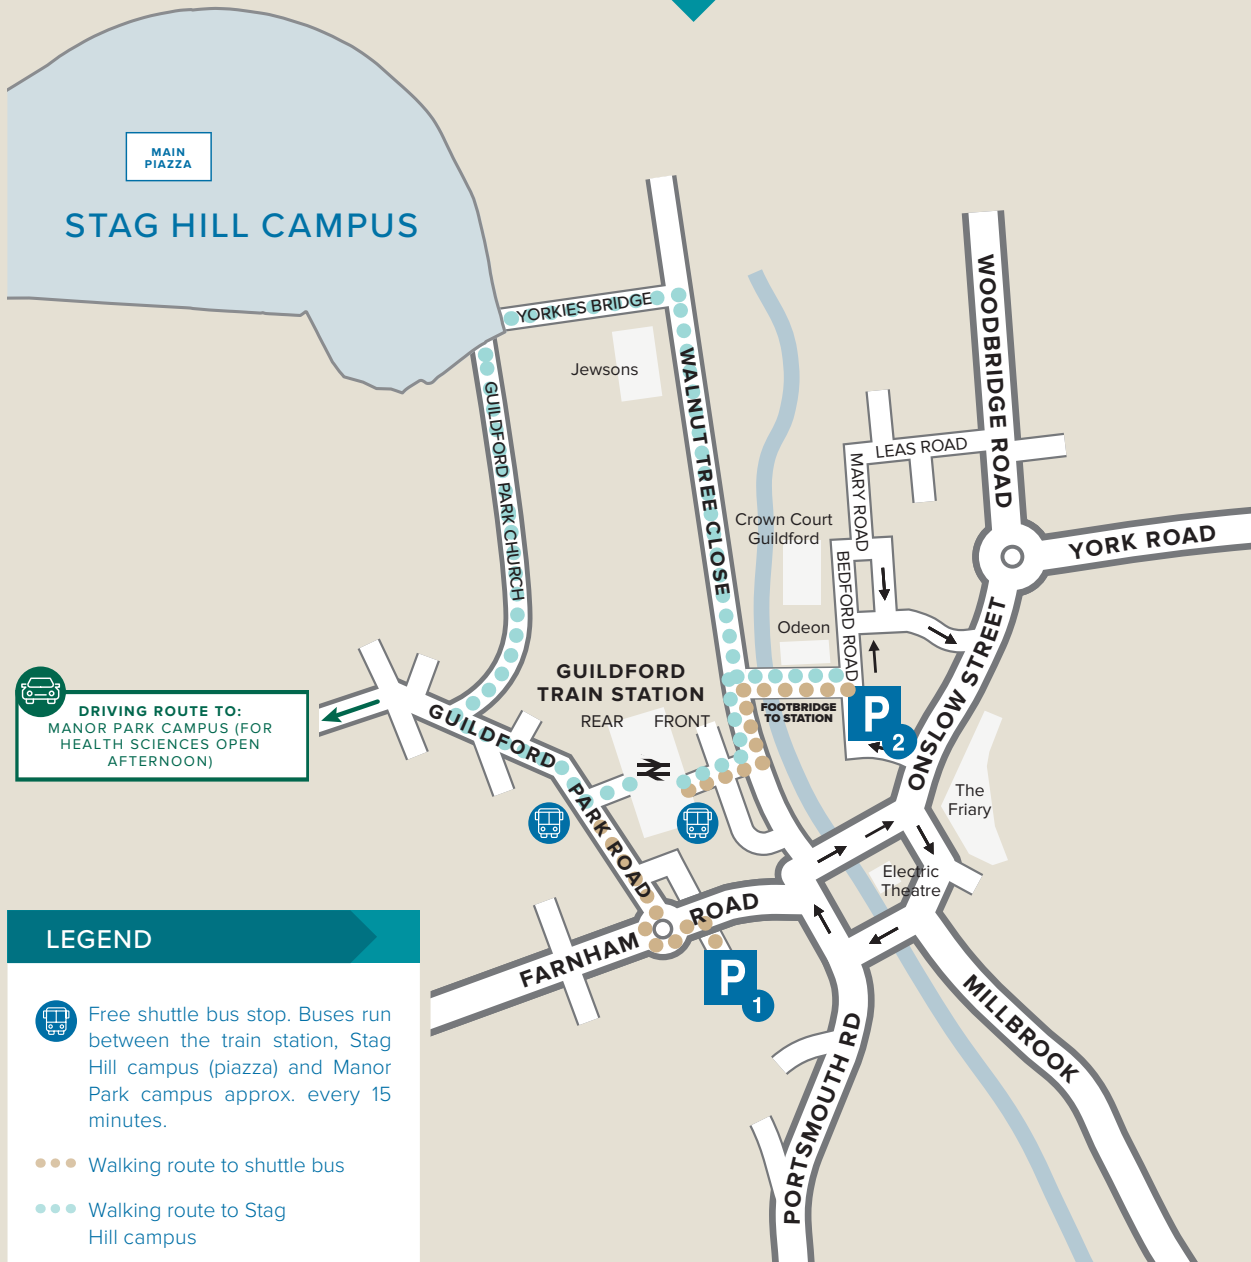

Please Note: Local roads and car parks are likely to be busy so please allow extra time when planning your journey.

P₁ FARNHAM ROAD CAR PARK, GU2 7NP

To access this multi-storey car park, turn off Guildford Park Road, close to the back of the train station, and follow the road through the small train station car park and round to the right. Once you have parked and paid, exit the car park on Level 5 and cross the bridge, exiting onto Farnham Road. Turn immediately left and then right at the mini roundabout, on to Guildford Park Road. Walk along the road to the rear of the train station, where you can catch a free shuttle bus to our Stag Hill and Manor Park campuses.

P₂ BEDFORD ROAD CAR PARK, GU1 4SJ

To reach this multi-storey car park you will need to make your way around Guildford's one-way system, exiting onto Onslow Street before turning left into Bedford Road. The entrance to the car park will be on your right. Once you have parked and paid, exit the car park on Level 1, onto Bedford Road. Walk across the bridge close to the Odeon cinema and make your way to the front entrance of the train station, where you can catch the free shuttle bus to Stag Hill and Manor Park campuses.

Alternatively, you can follow the 15-minute walking route to Stag Hill campus. After crossing the bridge, turn right down Walnut Tree Close. Turn left, in front of Jewsons, and cross Yorkies Bridge, over the train line.

DRIVING ROUTE TO: MANOR PARK CAMPUS (FOR HEALTH SCIENCES OPEN AFTERNOON)

LEGEND

- Free shuttle bus stop. Buses run between the train station, Stag Hill campus (piazza) and Manor Park campus approx. every 15 minutes.
- Walking route to shuttle bus
- Walking route to Stag Hill campus
- Farnham Road Car Park
- Bedford Road Car Park